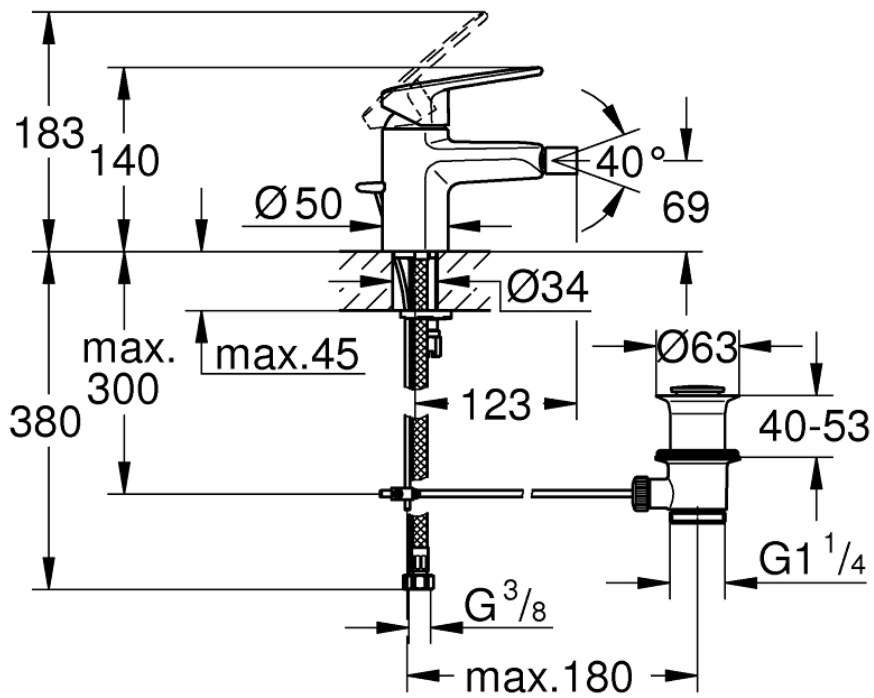

Bidet Mixer with Pop-Up Waste - Mini

Luxury Bathroom Solutions