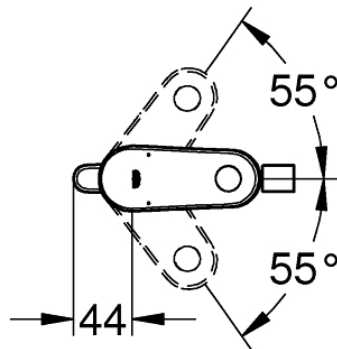

Bidet Mixer with Pop-Up Waste - Mini

Luxury Bathroom Solutions