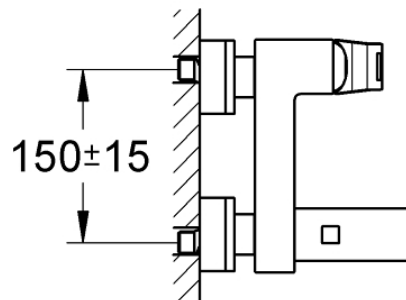

Wall Mounted Bath/Shower Mixer with Shower Set

Luxury Bathroom Solutions