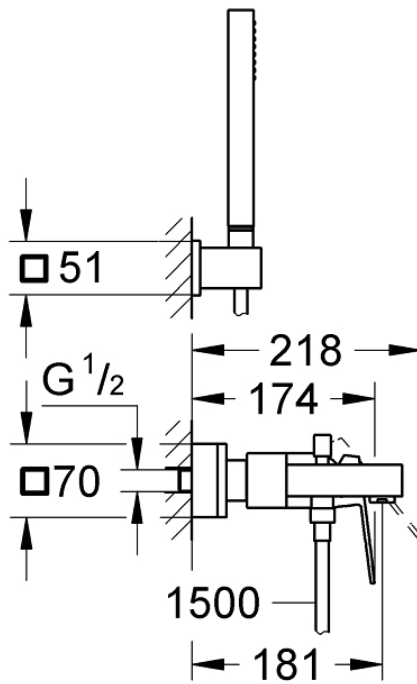

Wall Mounted Bath/Shower Mixer with Shower Set

Luxury Bathroom Solutions