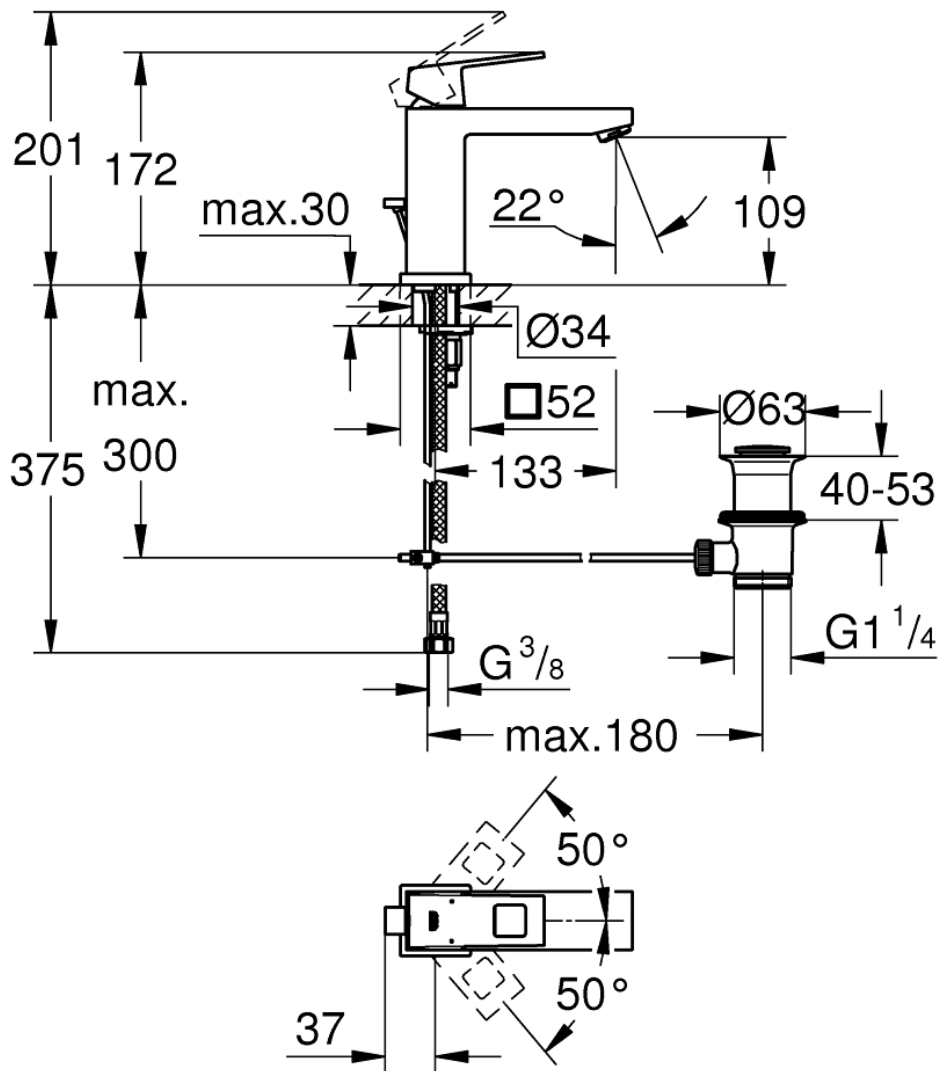

Basin Mixer with Smooth Body - Extra Tall

Luxury Bathroom Solutions

GROHE
ENJOY WATER®