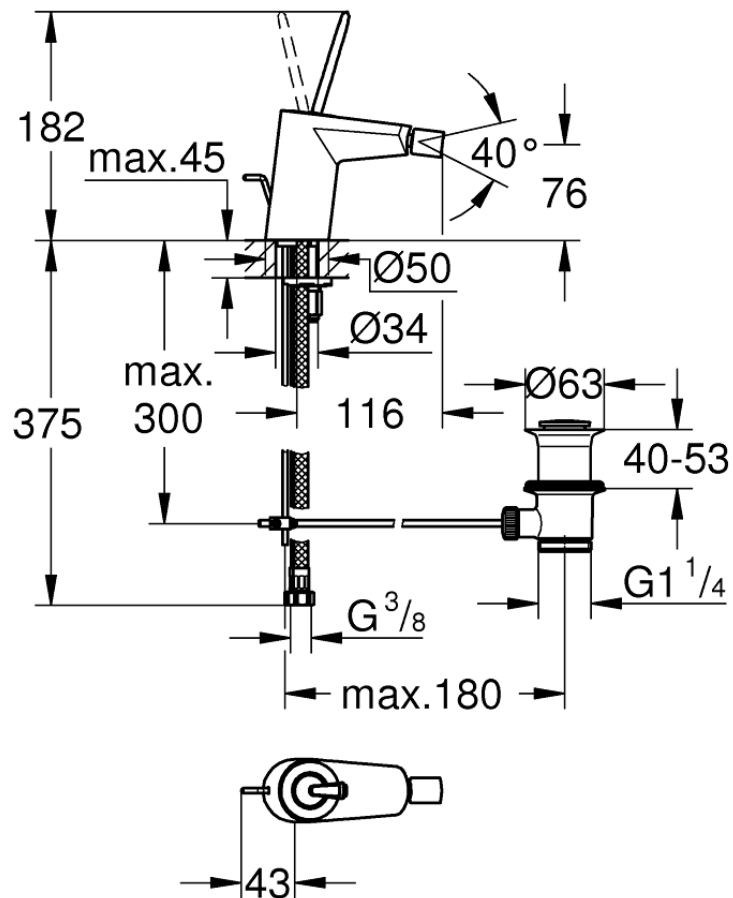

Mono Bidet Mixer with Pop-Up Waste - Mini

Luxury Bathroom Solutions