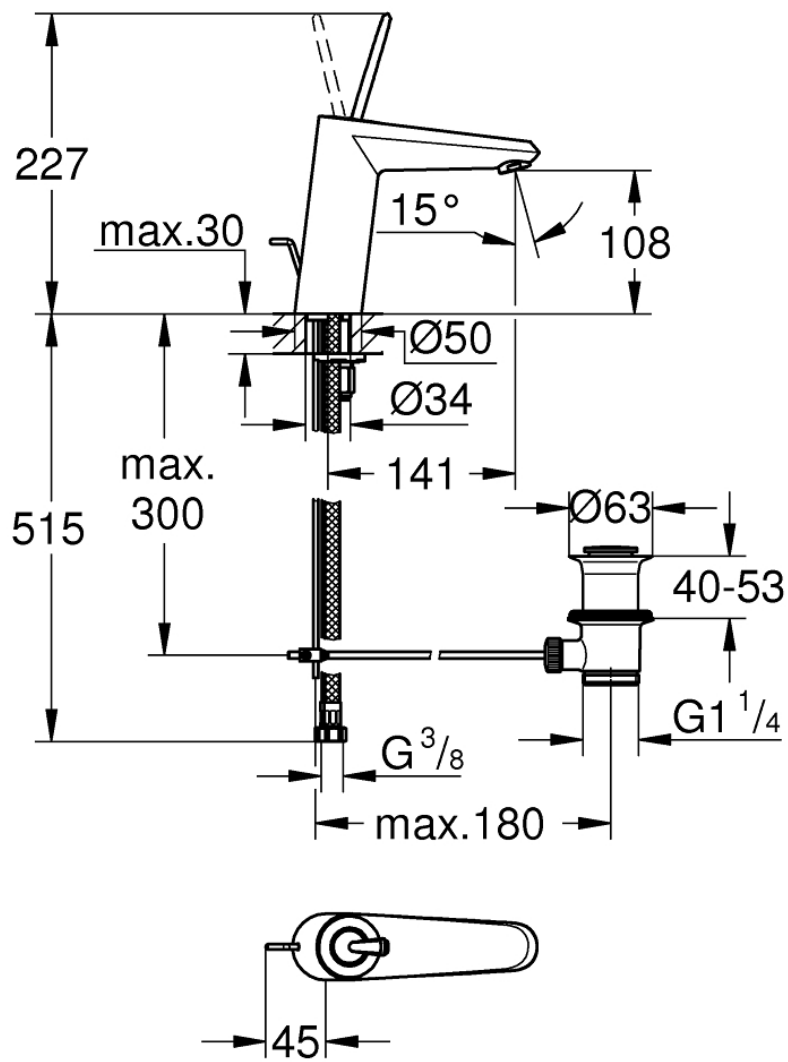

Mono Basin Mixer with Pop-Up Waste

Luxury Bathroom Solutions