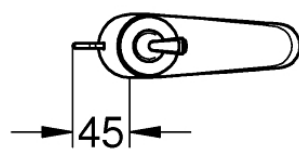

Mono Basin Mixer with Pop-Up Waste - Mini

Luxury Bathroom Solutions