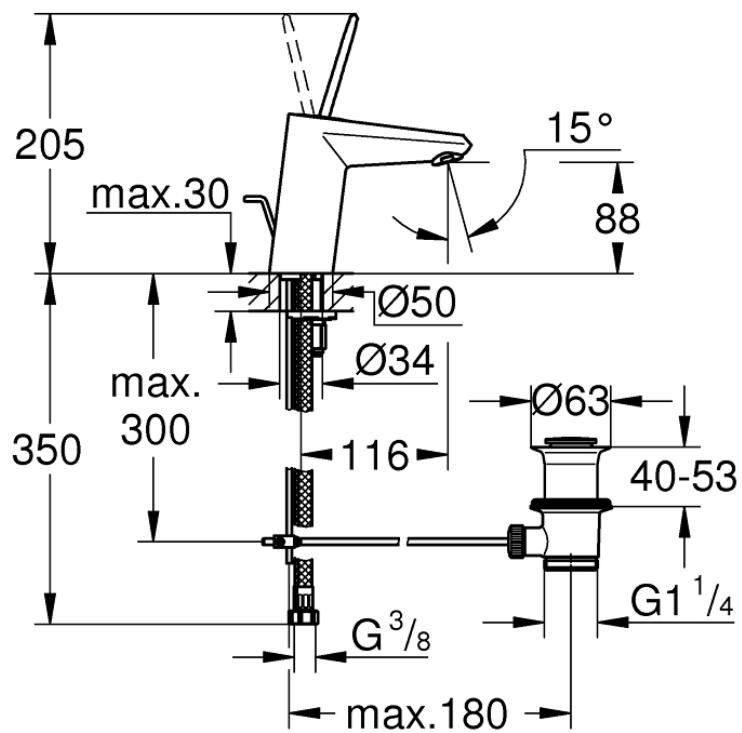

Mono Basin Mixer with Pop-Up Waste - Mini

Luxury Bathroom Solutions