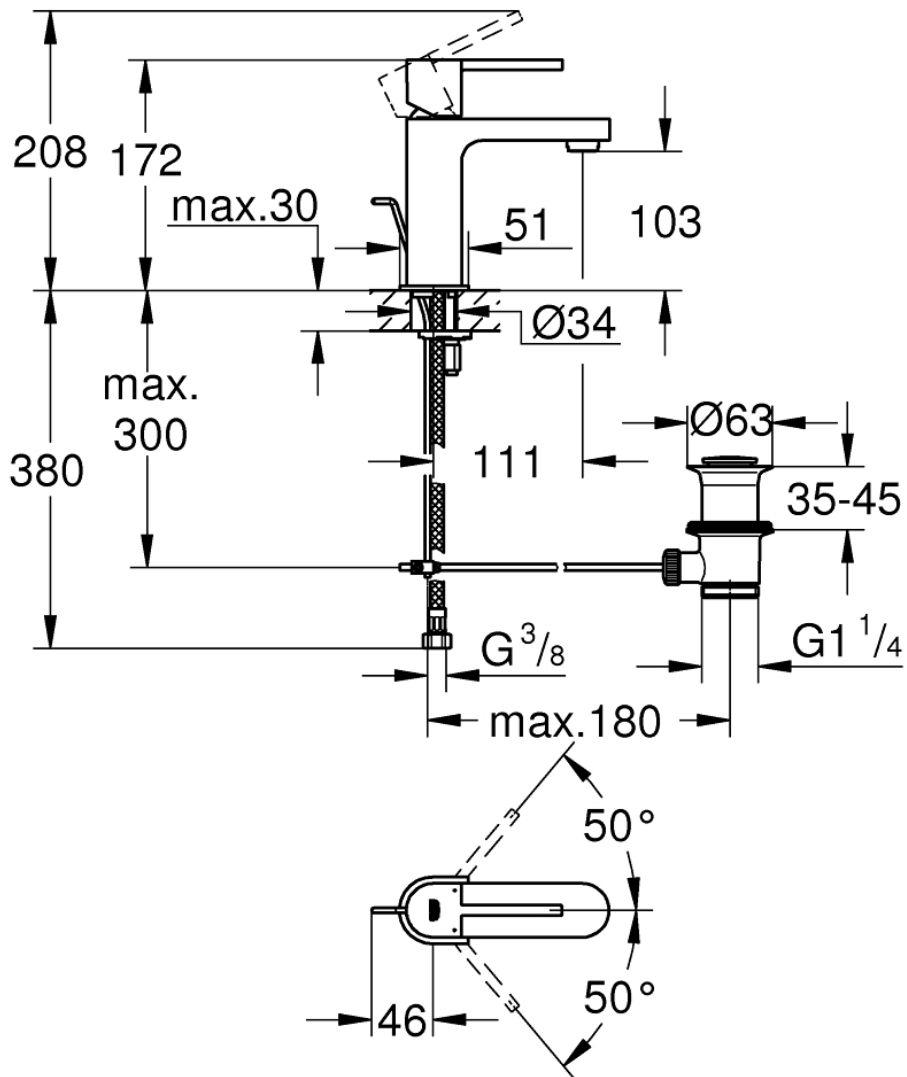

Mono Basin Mixer with Pop-up Waste - Small

Luxury Bathroom Solutions