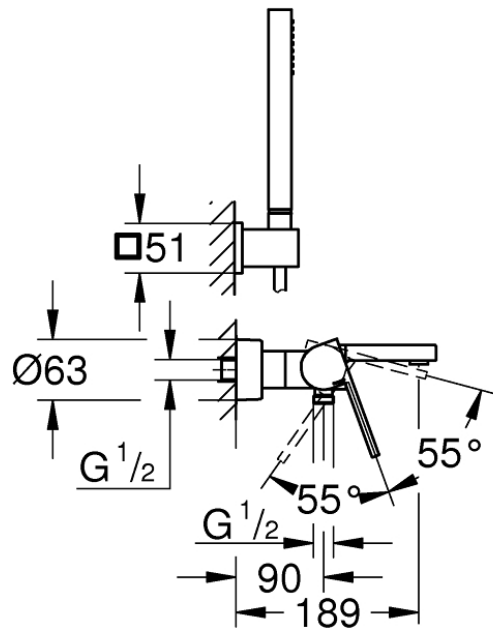

Wall Mounted Bath/Shower Mixer with Shower Set

Luxury Bathroom Solutions