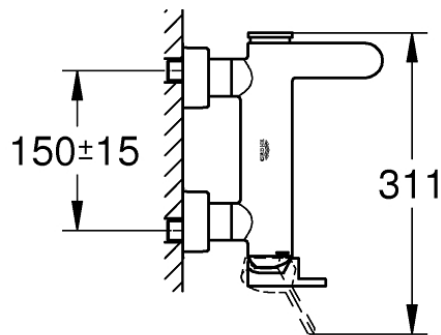

Wall Mounted Bath/Shower Mixer with Shower Set

Luxury Bathroom Solutions