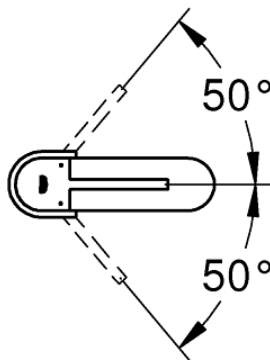

Mono Basin Mixer with Smooth Body and Pop-Up Waste - Mini

Luxury Bathroom Solutions