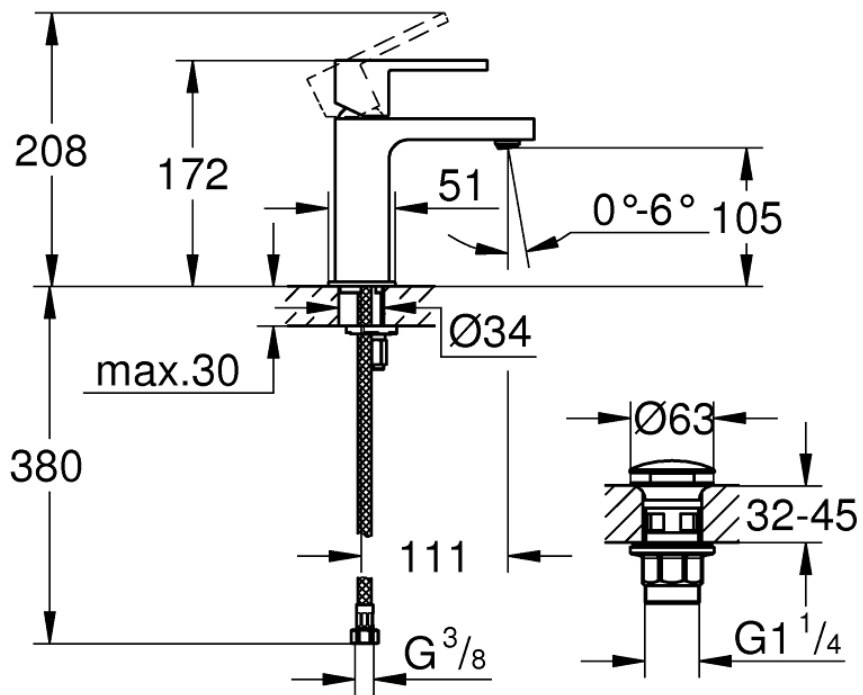

Mono Basin Mixer with Smooth Body and Pop-Up Waste - Mini

Luxury Bathroom Solutions