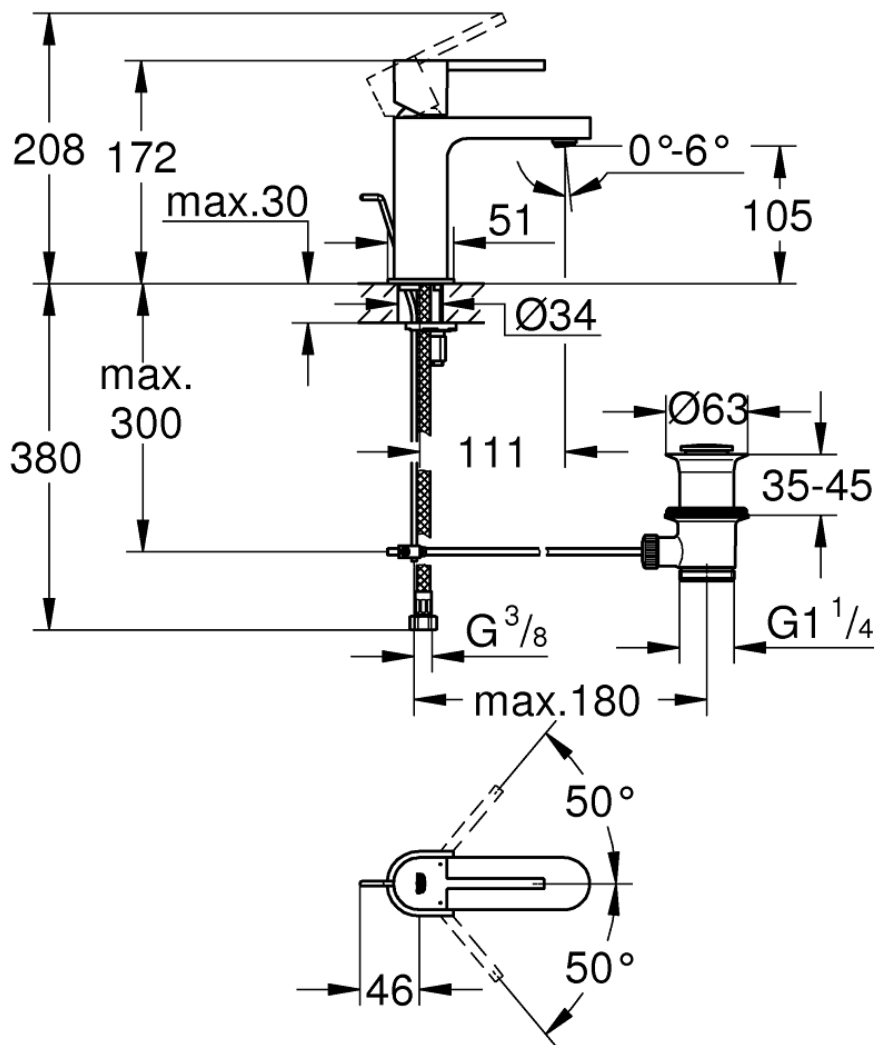

Mono Basin Mixer with Pop-Up Waste and Single Lever - Mini

Luxury Bathroom Solutions