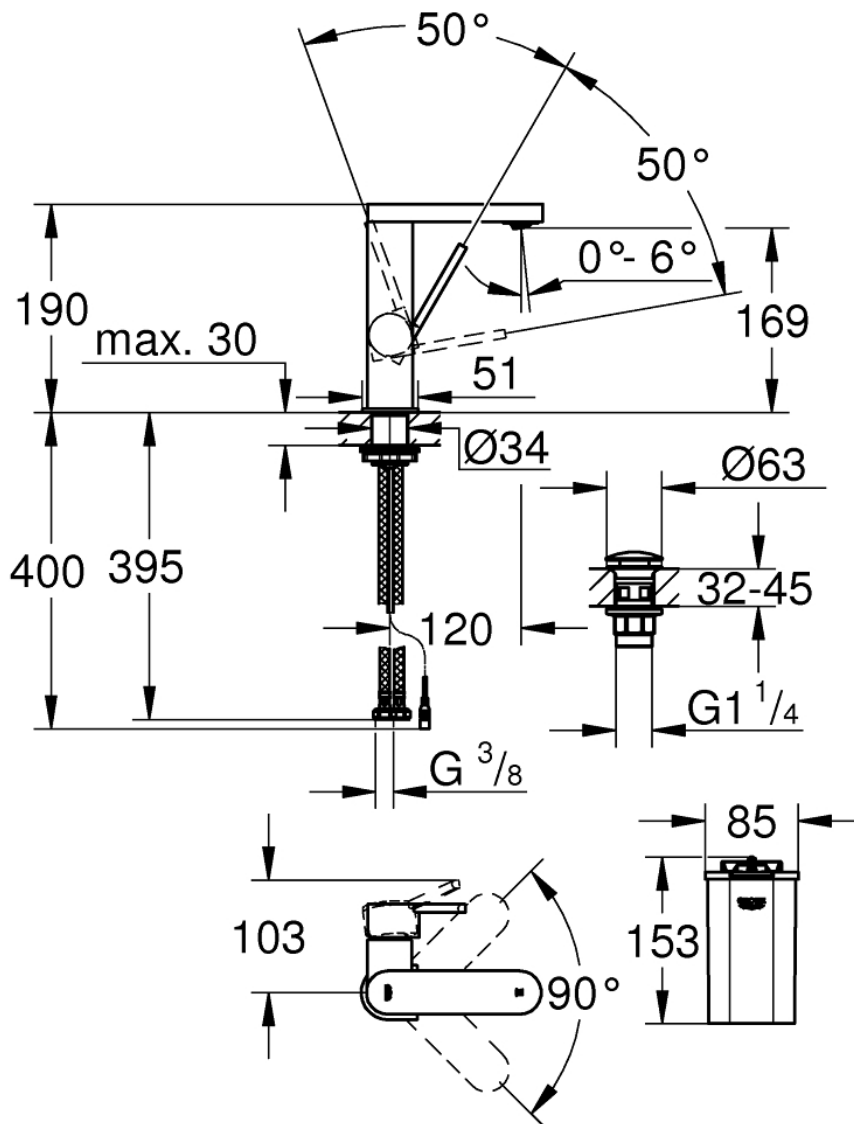

# Mono Basin Mixer with LED Display and Pop-Up Waste

Luxury Bathroom Solutions