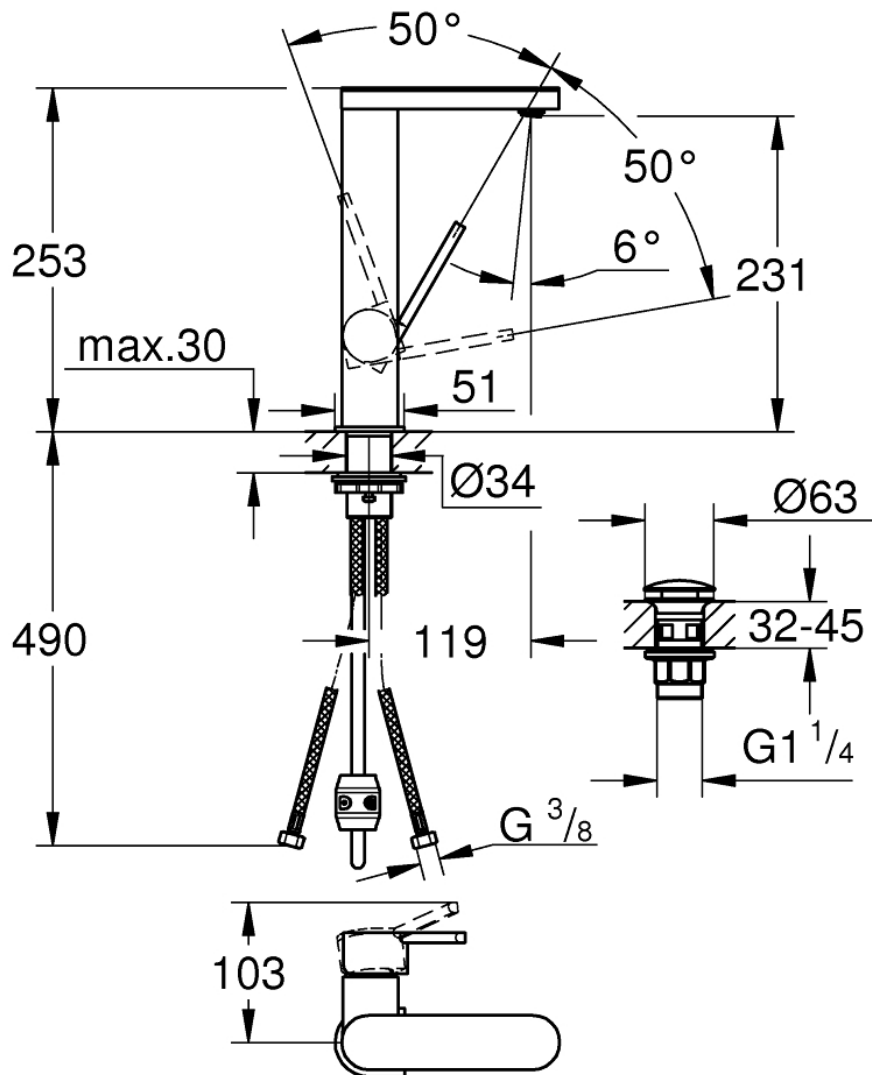

Mono Basin Mixer with Smooth Body and Single Lever - Tall

Luxury Bathroom Solutions