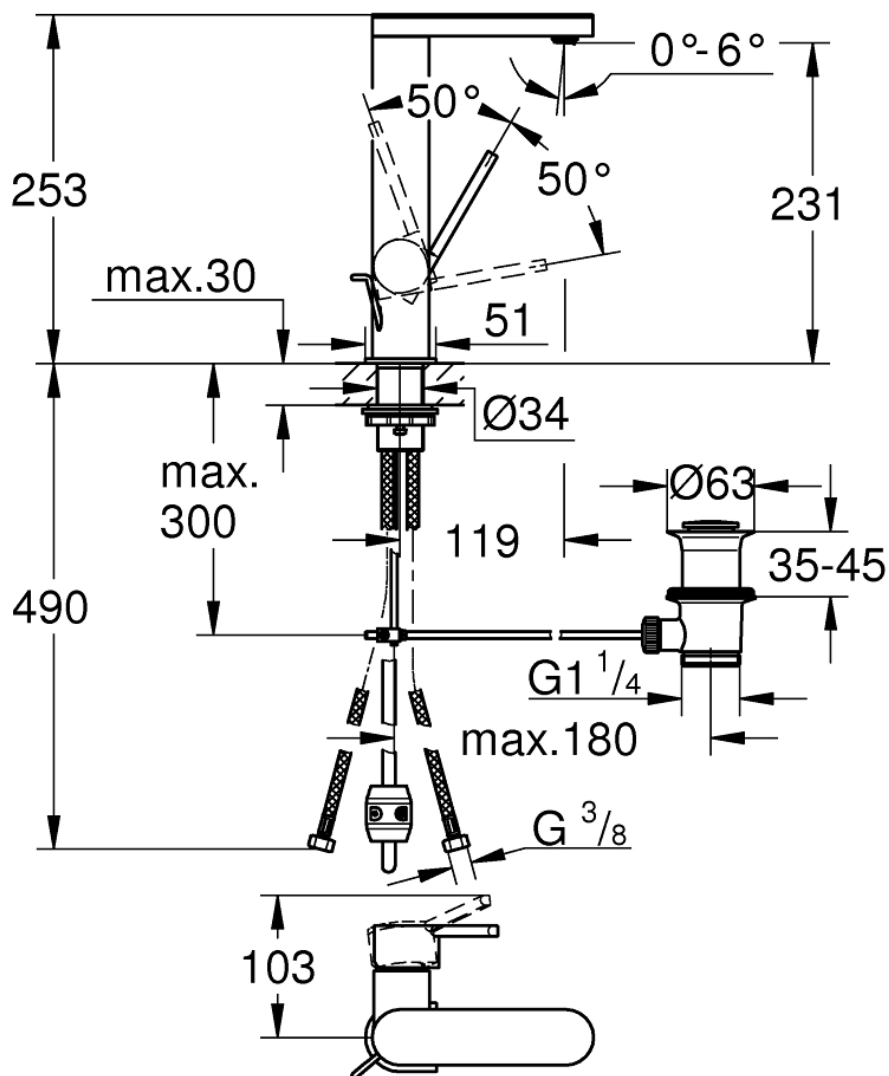

# Mono Basin Mixer with Pop-Up Waste and Single Lever - Tall

Luxury Bathroom Solutions