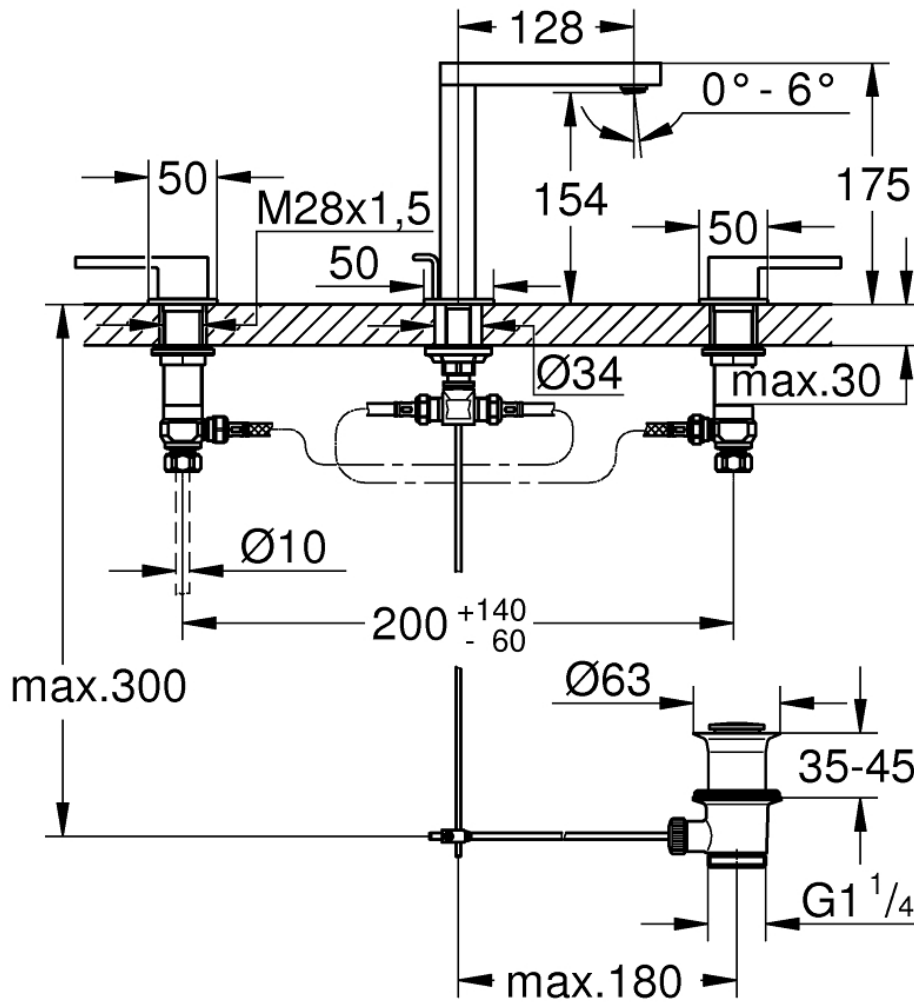

3 Hole Basin Mixer with Pop-Up Waste

Luxury Bathroom Solutions