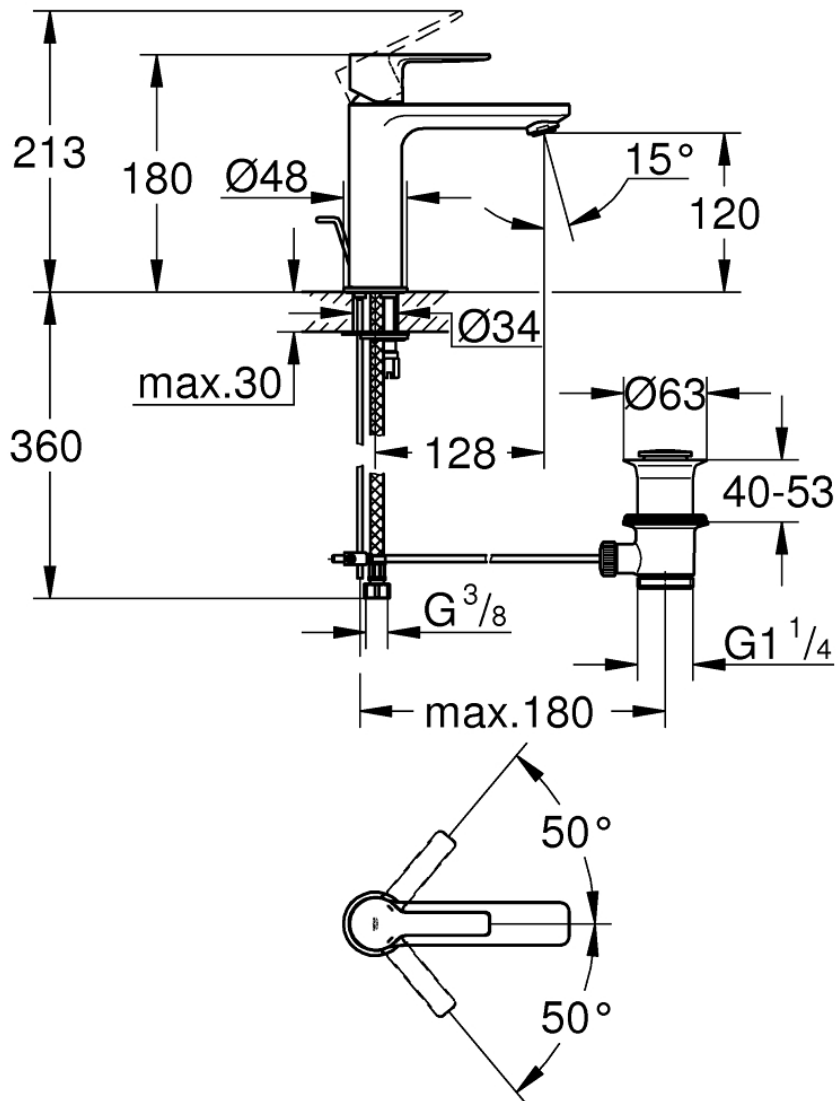

Mono Basin Mixer with Pop-Up Waste - Mini

Luxury Bathroom Solutions