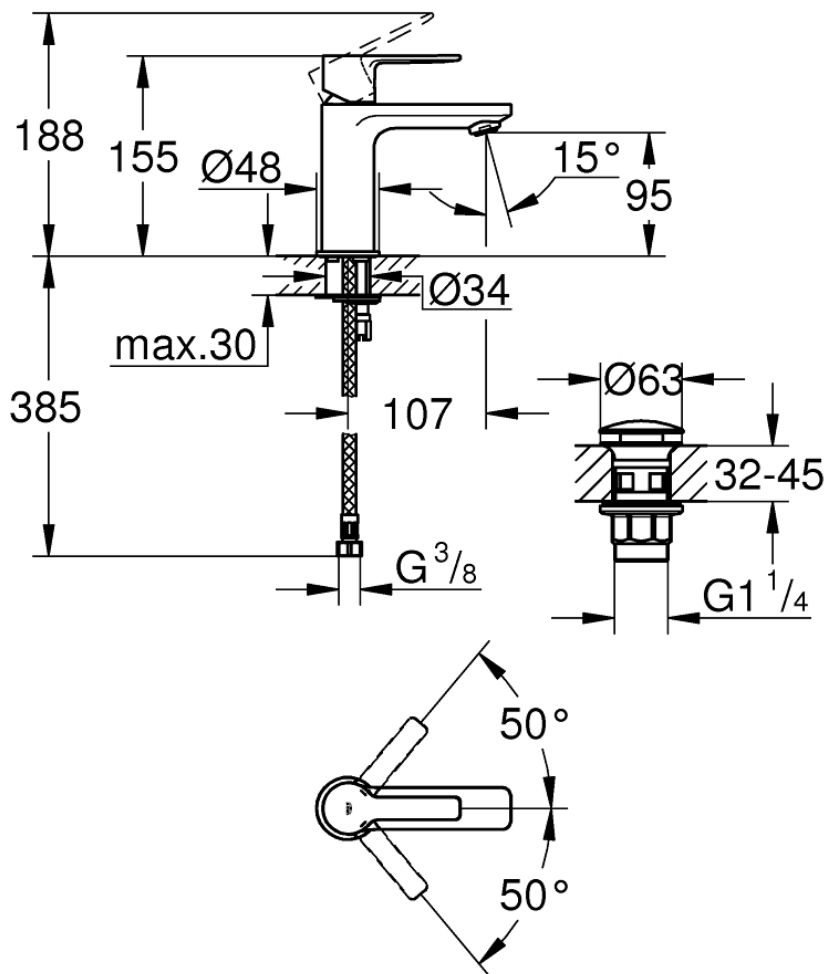

Mono Basin Mixer with Smooth Body & Pop-Up Waste - Extra Small

Luxury Bathroom Solutions