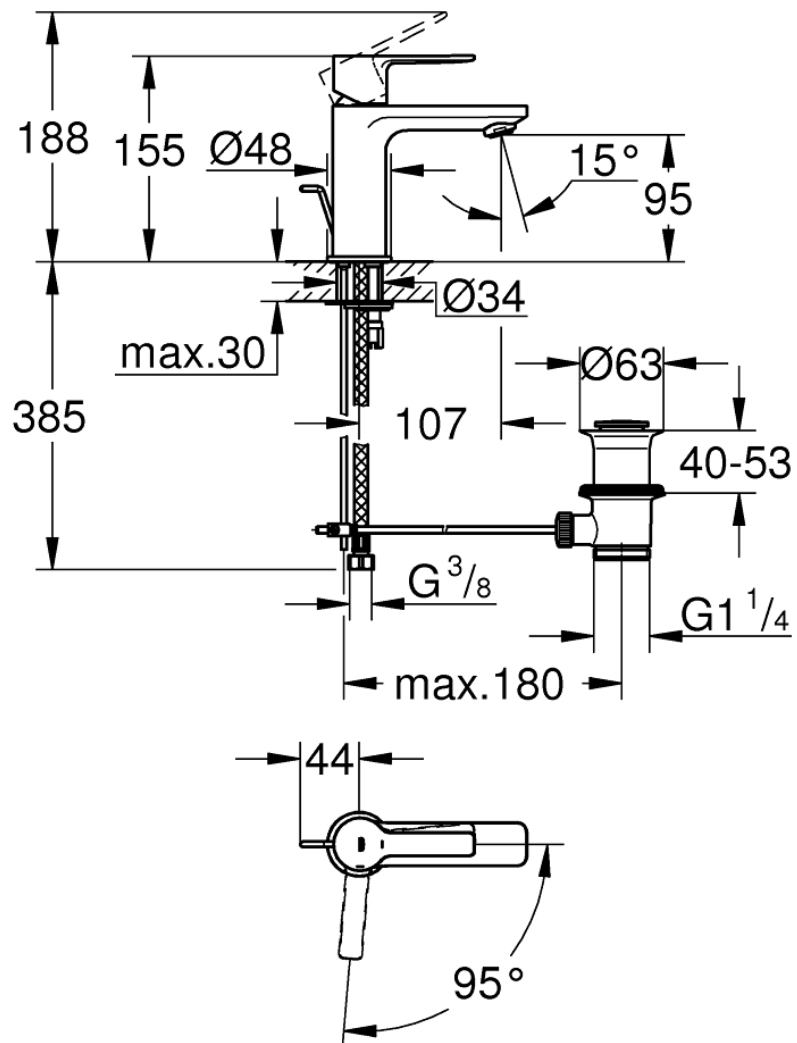

Mono Basin Mixer with Pop-Up Waste - Extra Small

Luxury Bathroom Solutions