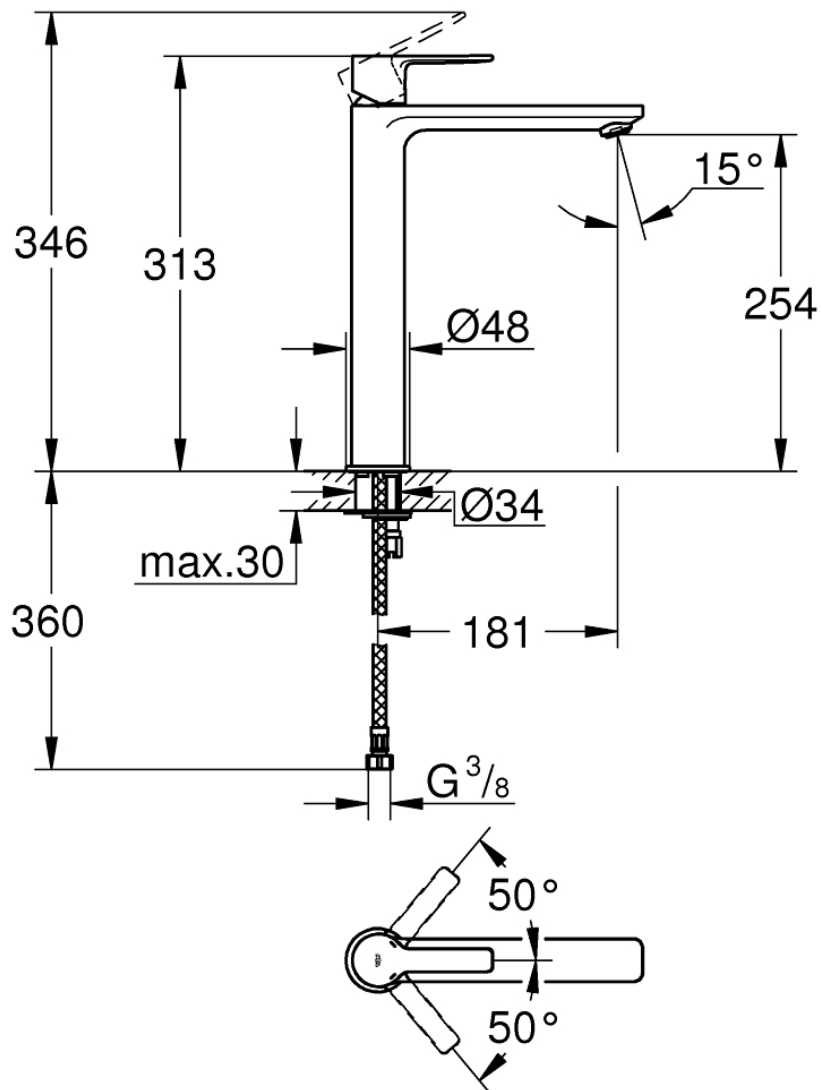

# Basin Mixer with Smooth Body - Extra Tall

Luxury Bathroom Solutions