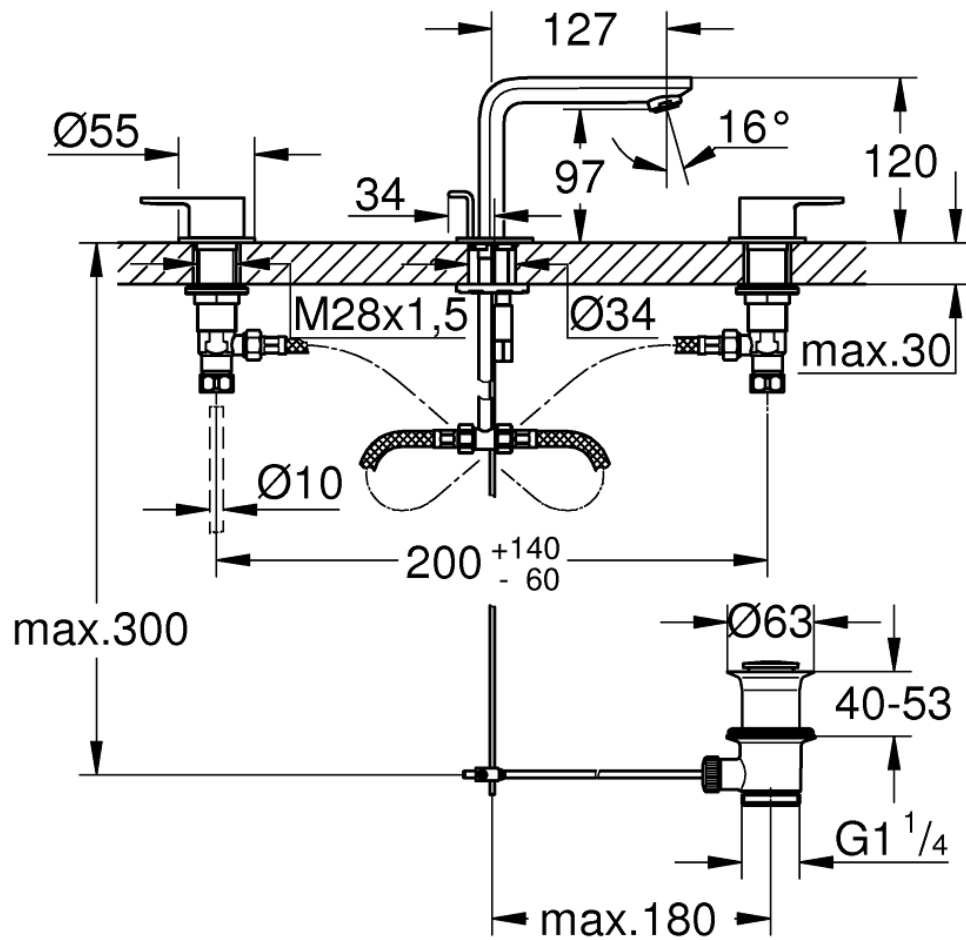

3 Hole Basin Mixer with Pop-Up Waste

Luxury Bathroom Solutions