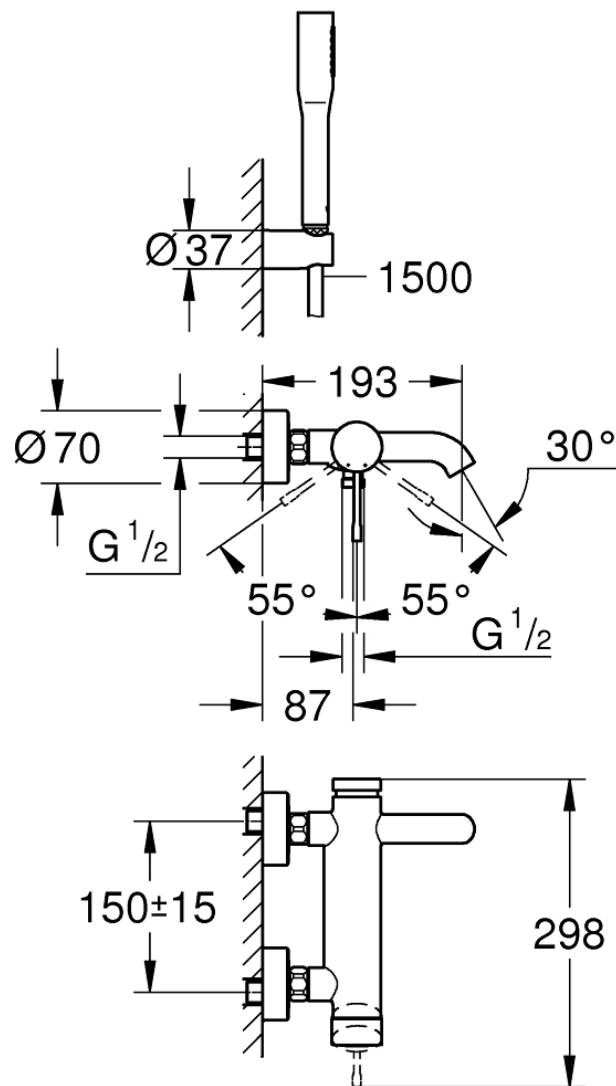

Wall Mounted Bath/Shower Mixer - Single Lever and Shower Set

Luxury Bathroom Solutions