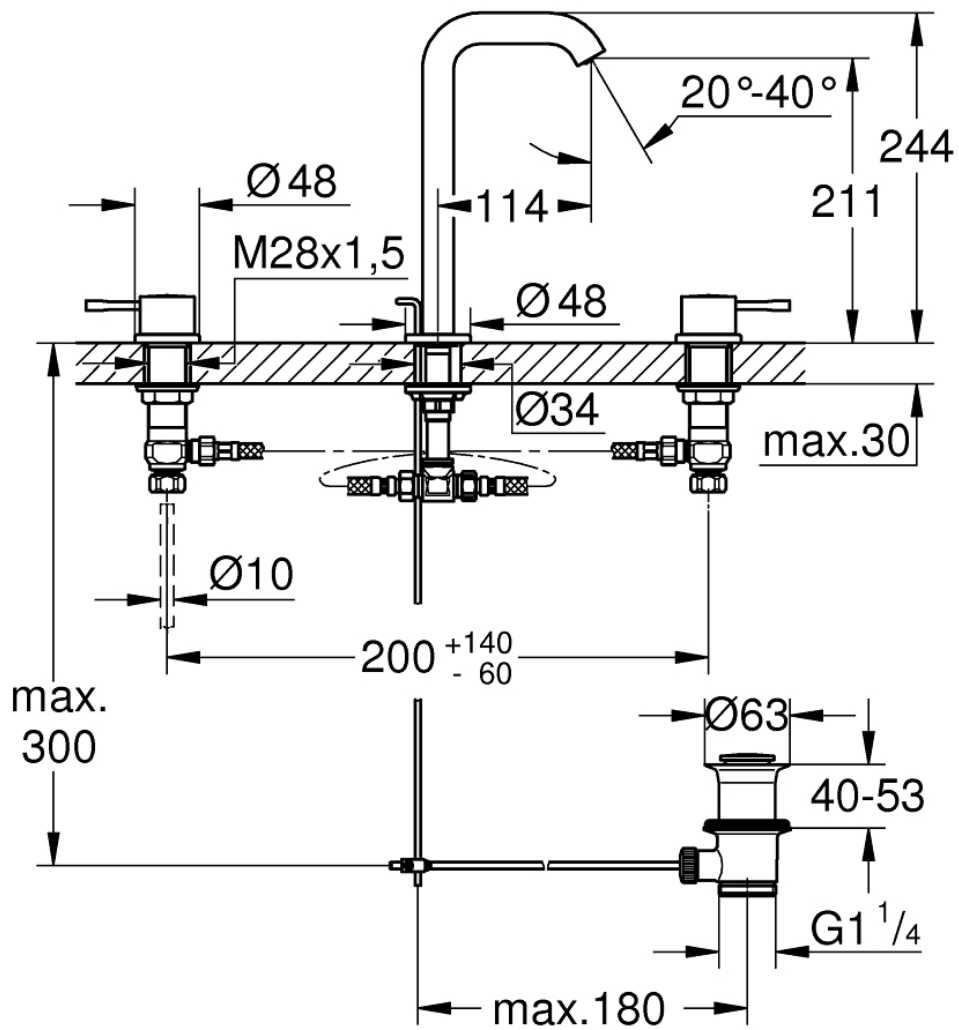

# 3 Hole Basin Mixer with Pop-up Waste - Tall

Luxury Bathroom Solutions