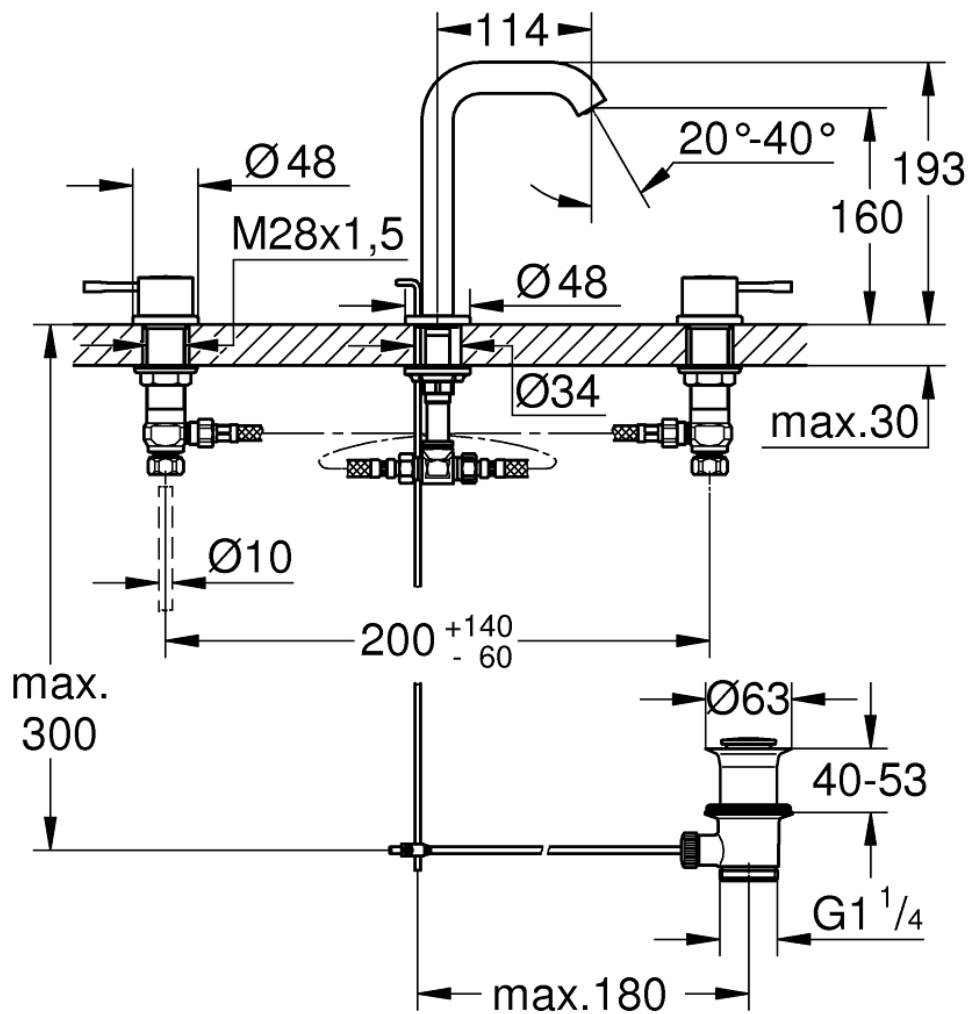

3 Hole Basin Mixer with Pop-up Waste

Luxury Bathroom Solutions