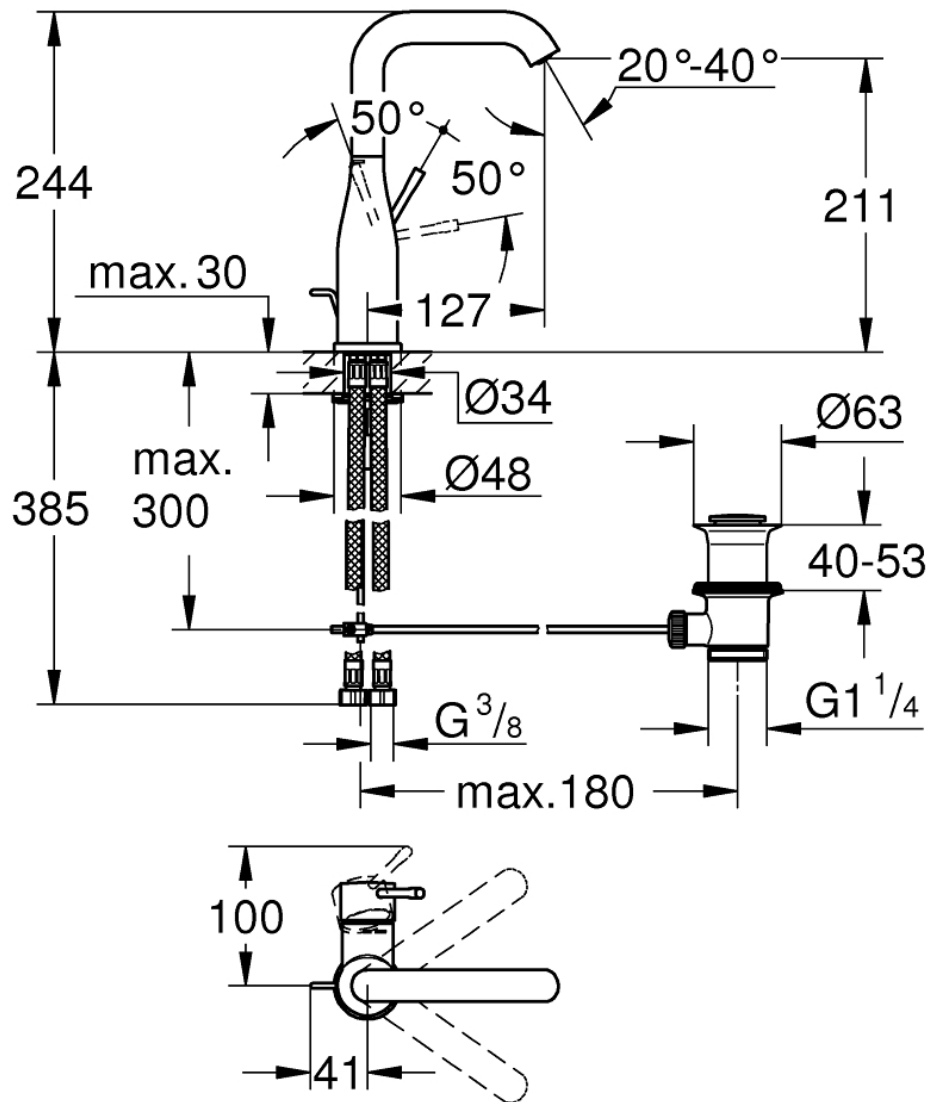

# Mono Basin Mixer with Smooth Body - Tall - U-Shaped Spout

Luxury Bathroom Solutions