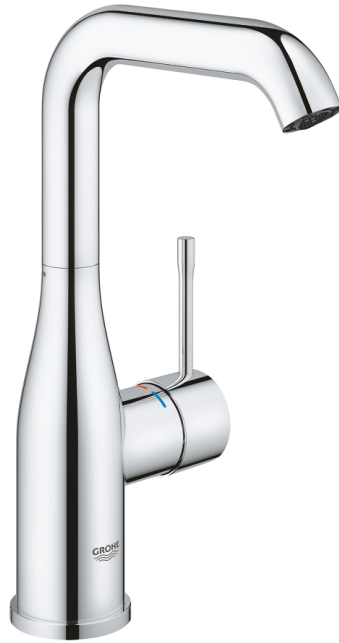

# Mono Basin Mixer with Smooth Body - Tall - U-Shaped Spout

Luxury Bathroom Solutions