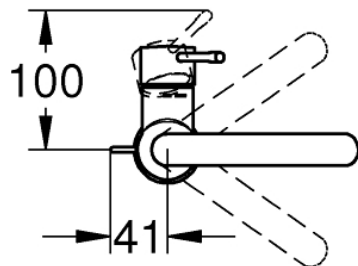

# Mono Basin Mixer - Tall - U-Shaped Spout

Luxury Bathroom Solutions