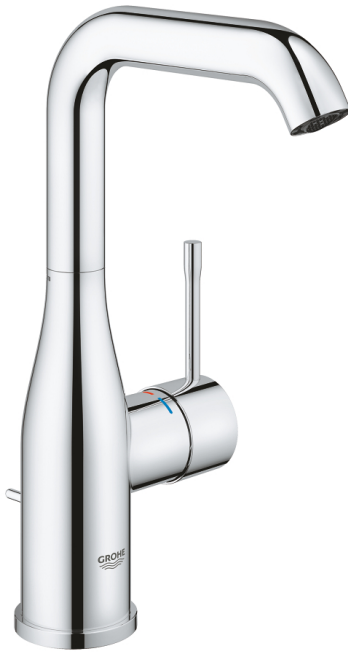

# Mono Basin Mixer - Tall - U-Shaped Spout

Luxury Bathroom Solutions