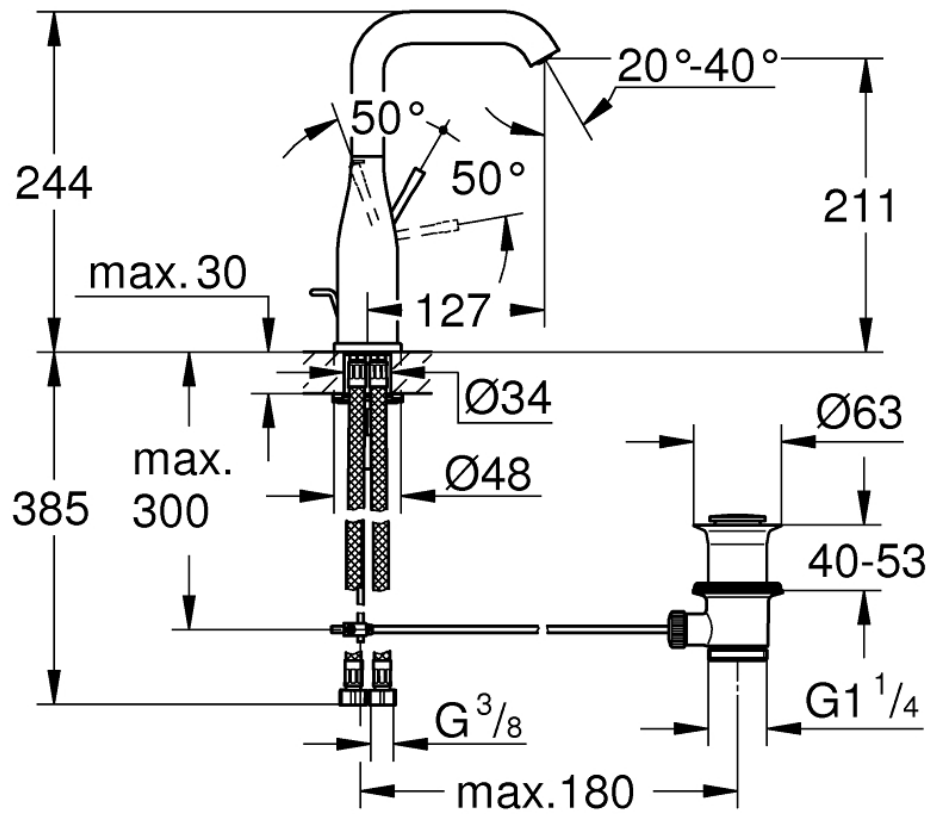

# Mono Basin Mixer - Tall - U-Shaped Spout

Luxury Bathroom Solutions