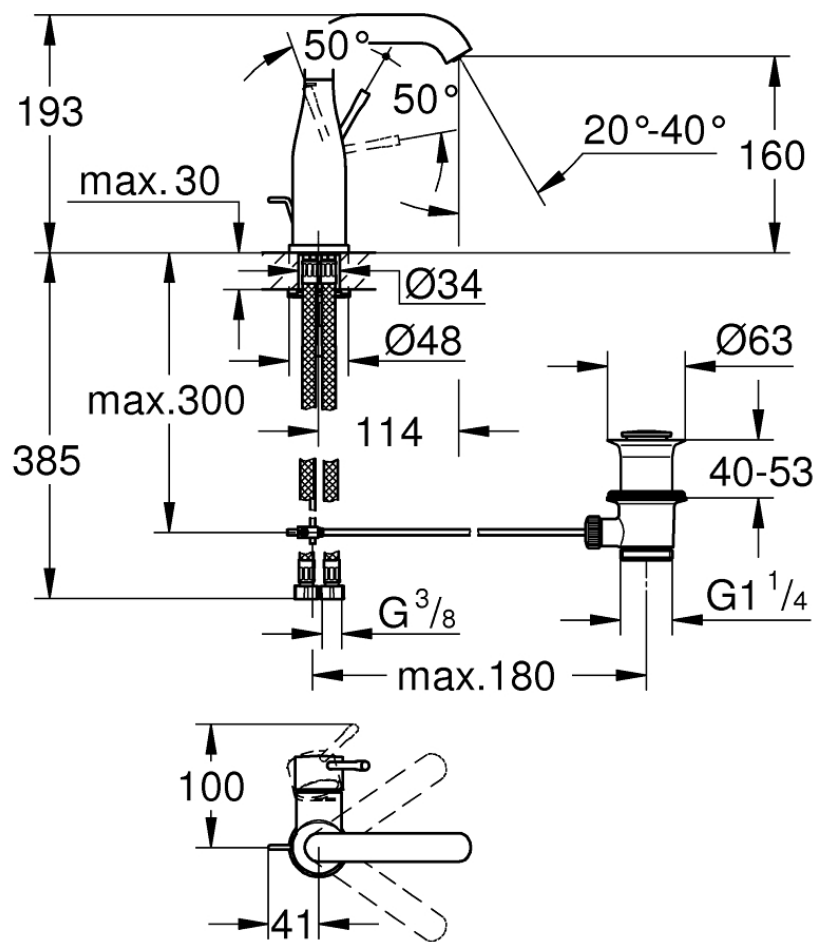

Mono Basin Mixer with Smooth Body - U-Shaped Spout

Luxury Bathroom Solutions