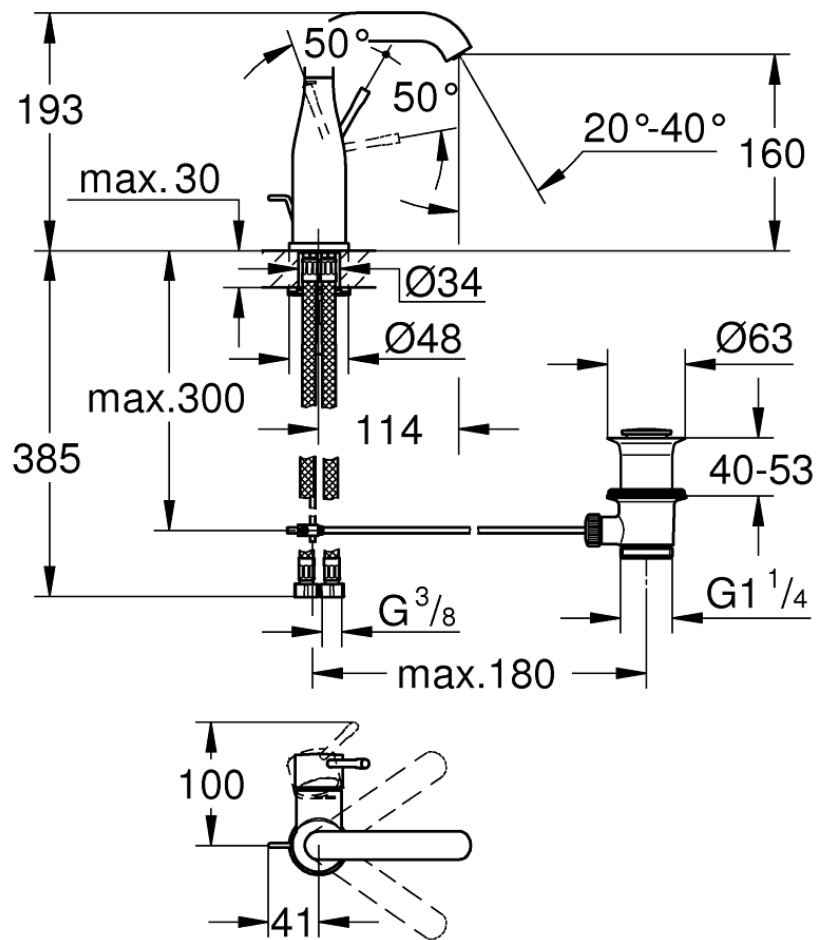

# Mono Basin Mixer - U-Shaped Spout

Luxury Bathroom Solutions