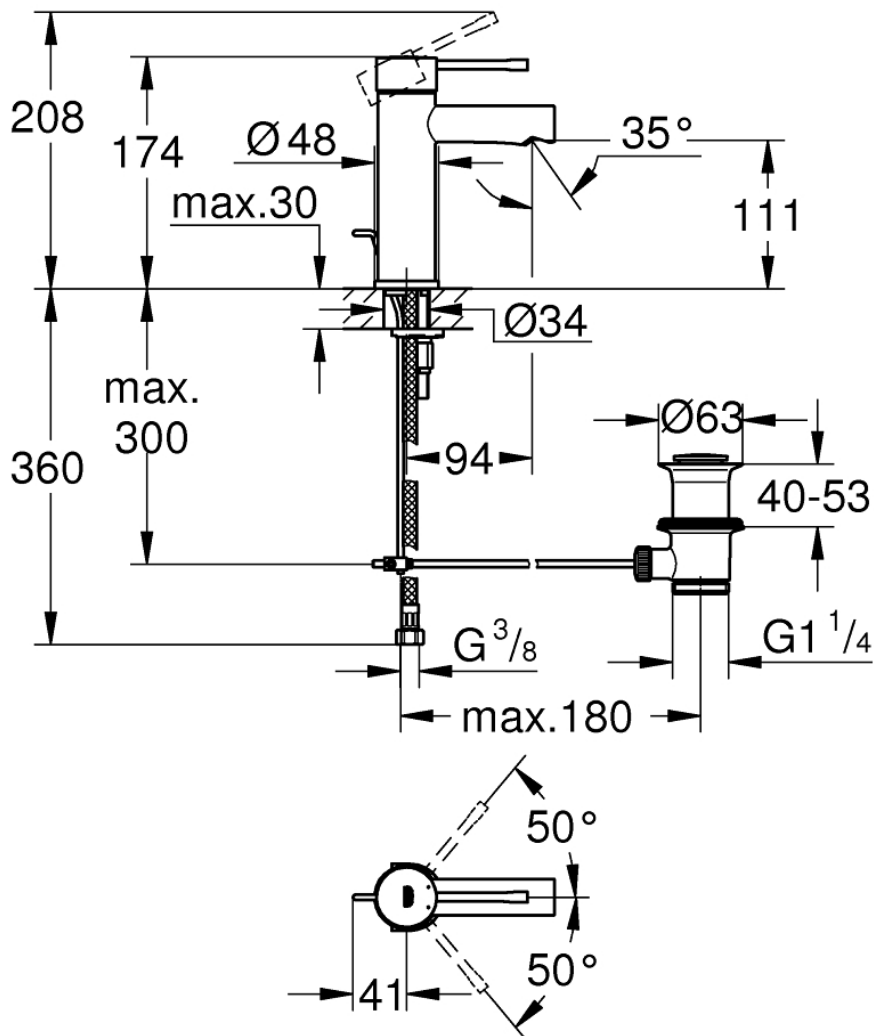

Mono Basin Mixer - Mini

Luxury Bathroom Solutions