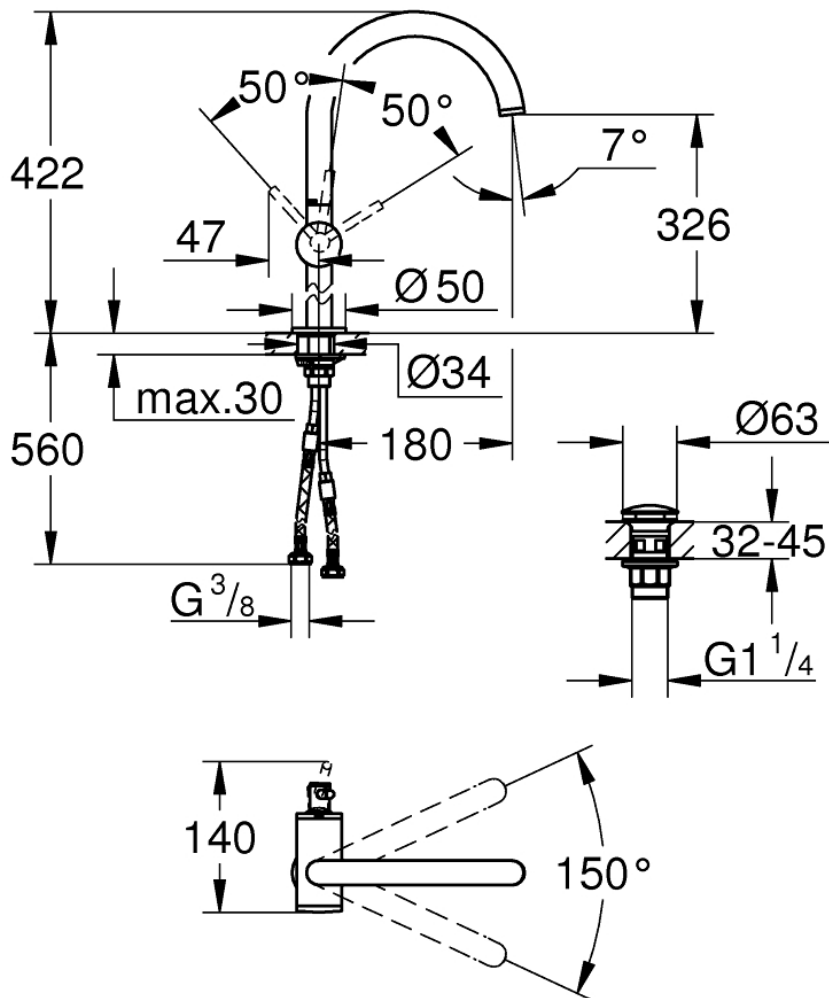

Mono Basin Mixer - Single Lever XL

Luxury Bathroom Solutions