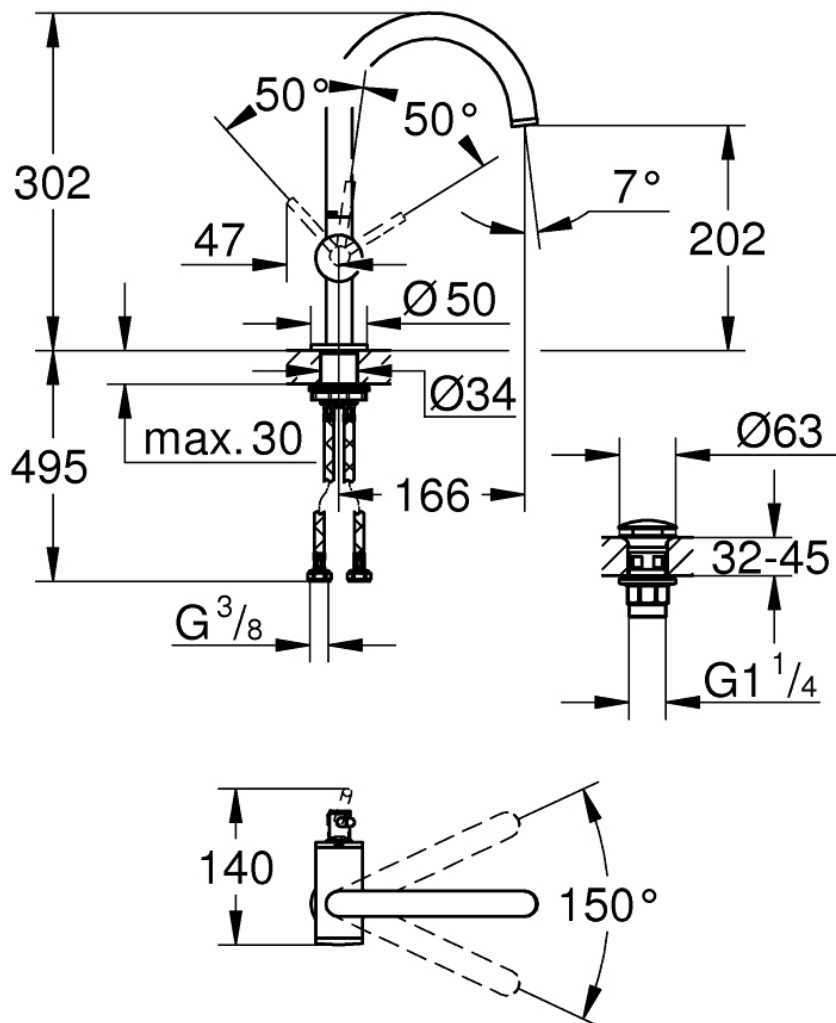

Mono Basin Mixer - Single Lever

Luxury Bathroom Solutions