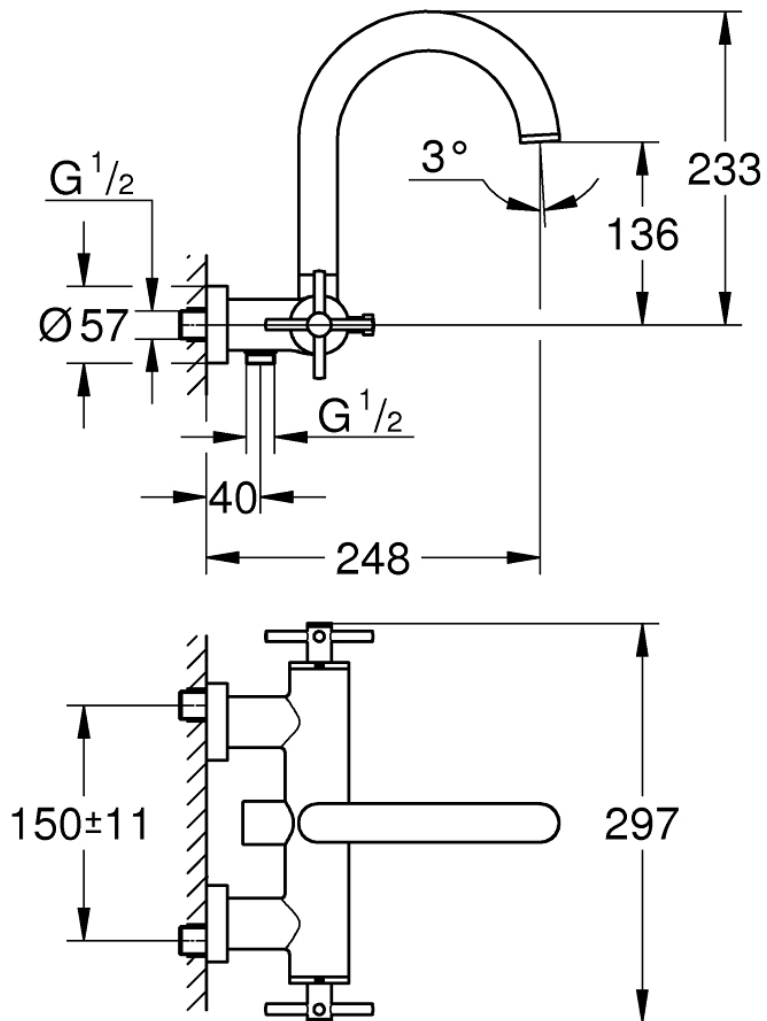

# Bath/Shower Mixer - Wall Mounted

Luxury Bathroom Solutions