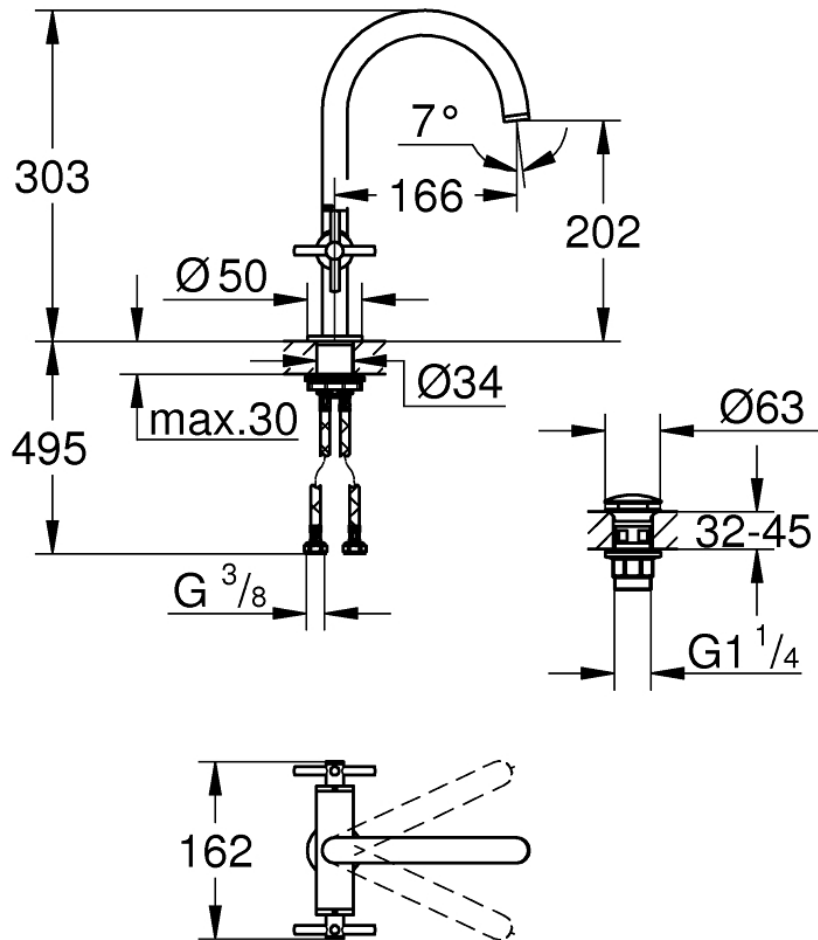

Mono Basin Mixer - L

Luxury Bathroom Solutions