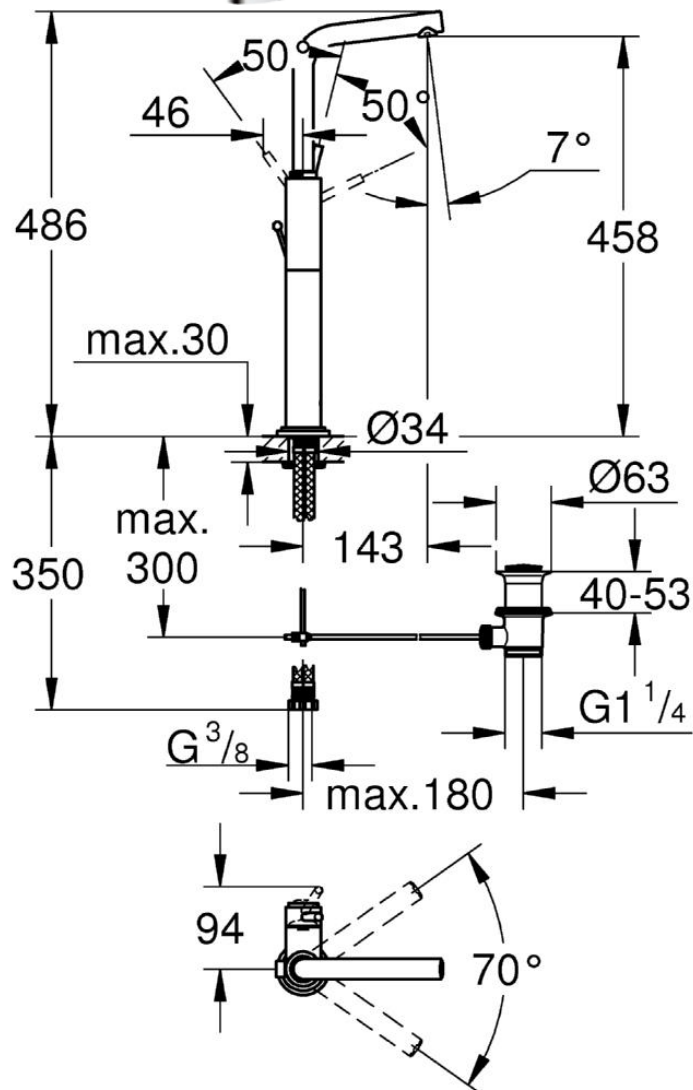

ATRIO ONE

Luxury Bathroom Solutions

GROHE
ENJOY WATER®