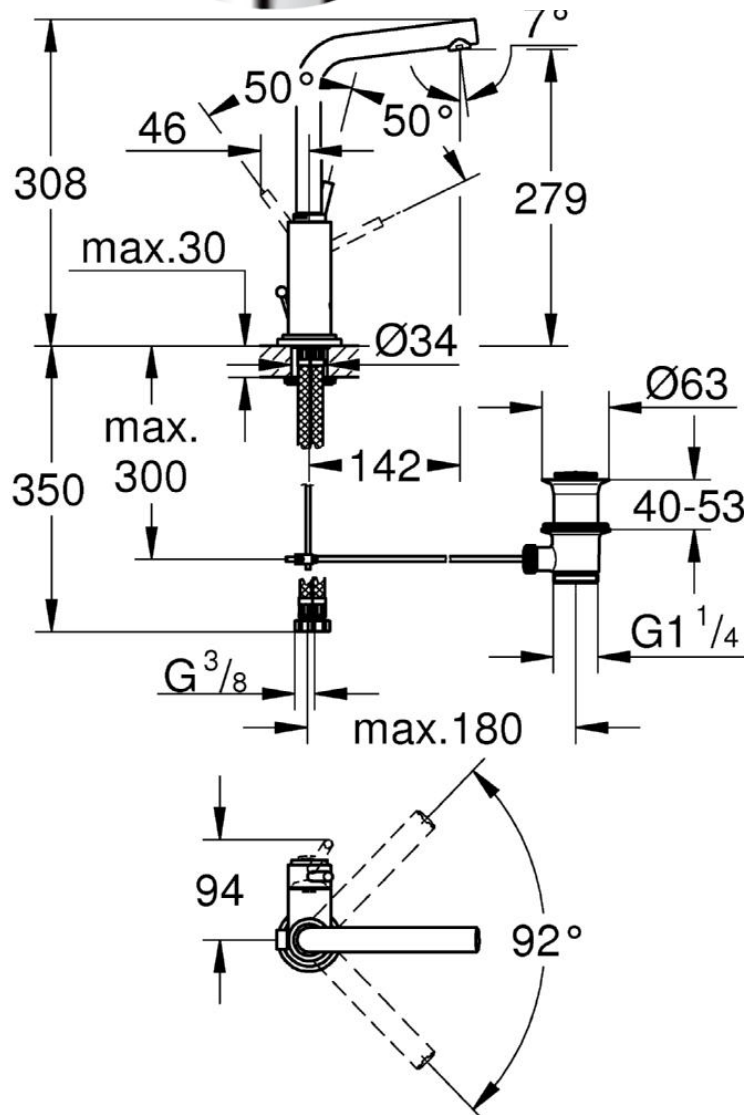

# ATRIO ONE

Luxury Bathroom Solutions

**GROHE**  
ENJOY WATER®