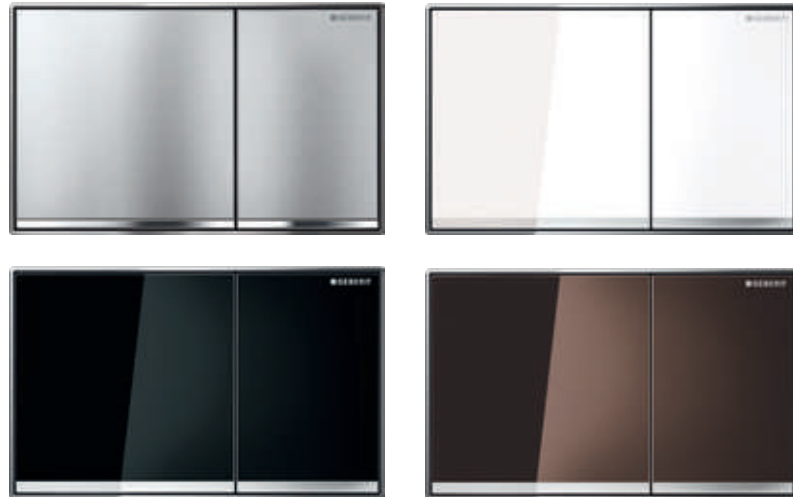

# GEBERIT SIGMA60

- Water-saving dual flush.
- Choice of glass or metal surfaces.
- Flush with the wall surface.
- Optional cover frame.
- Award-winning design.
- Selected colour options with surface coating (easy-to-clean\*).

chrome brushed / bright chrome (for design stripes)\*  
115.640.GH.1

white glass / mirrored (design stripes) / bright chrome (frame)  
115.640.SI.1

black glass / mirrored (design stripes) / bright chrome (frame)  
115.640.SJ.1

umber glass / mirrored (design stripes) / bright chrome (frame)  
115.640.SQ.1

\* Easy to clean