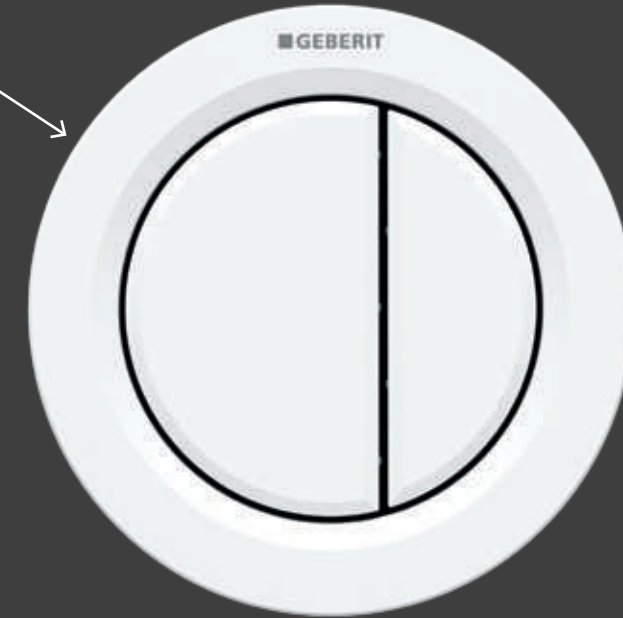

Small collar for installation in furniture

Large collar to cover tile edges for concealed installation in solid and drywall construction

white
116.042.11.1

matt chrome
116.042.46.1

bright chrome
116.042.21.1

83%

Shown in actual size = 83% smaller than a Geberit flush plate Sigma01.

GEBERIT REMOTE FLUSH TYPE 10

- Water-saving dual flush.
- With high-quality decorative ring.
- Can be placed anywhere within a 1.70 m radius of the cistern.
- For furniture as well as solid and drywall construction.
- Pneumatic remote flush plate.
- Note regarding cover plates for service openings on page 92.