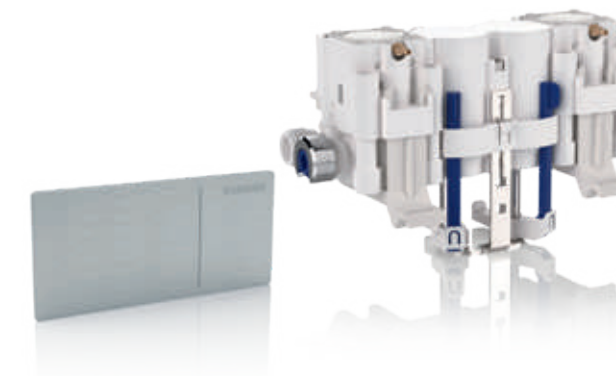

←
A TOUCH MORE REFINED
Thanks to the hydraulic servo lifter, just a gentle touch is sufficient for flush plates with the Geberit remote flush plate type 70. And no electrical current is required for this.