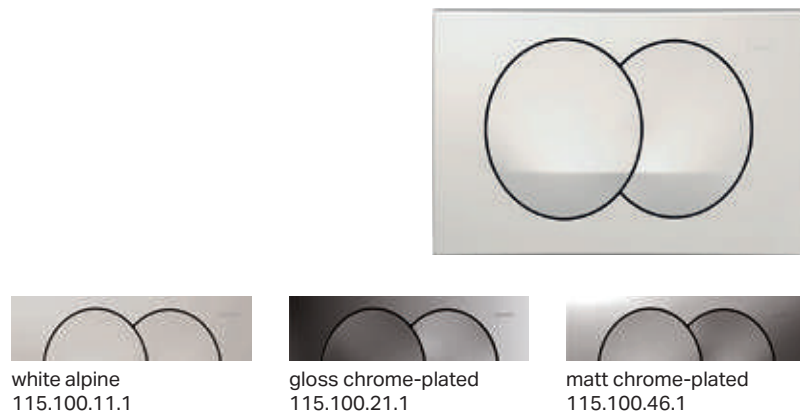

GEBERIT DELTA20

The Geberit Delta20 Dual Flush Plate is designed for use with any compatible front actuating Geberit Delta concealed cistern models.

Constructed from a tough plastic material and available in several different finish choices, this product requires a flush force of less than 20N.

Complete with a mounting frame, 2 actuator rods, as well as the fastening material required for secure and proper installation, this unit is ready for use as soon as it arrives.

It is a simple but effective way to complete any compatible toilet design with absolute ease.