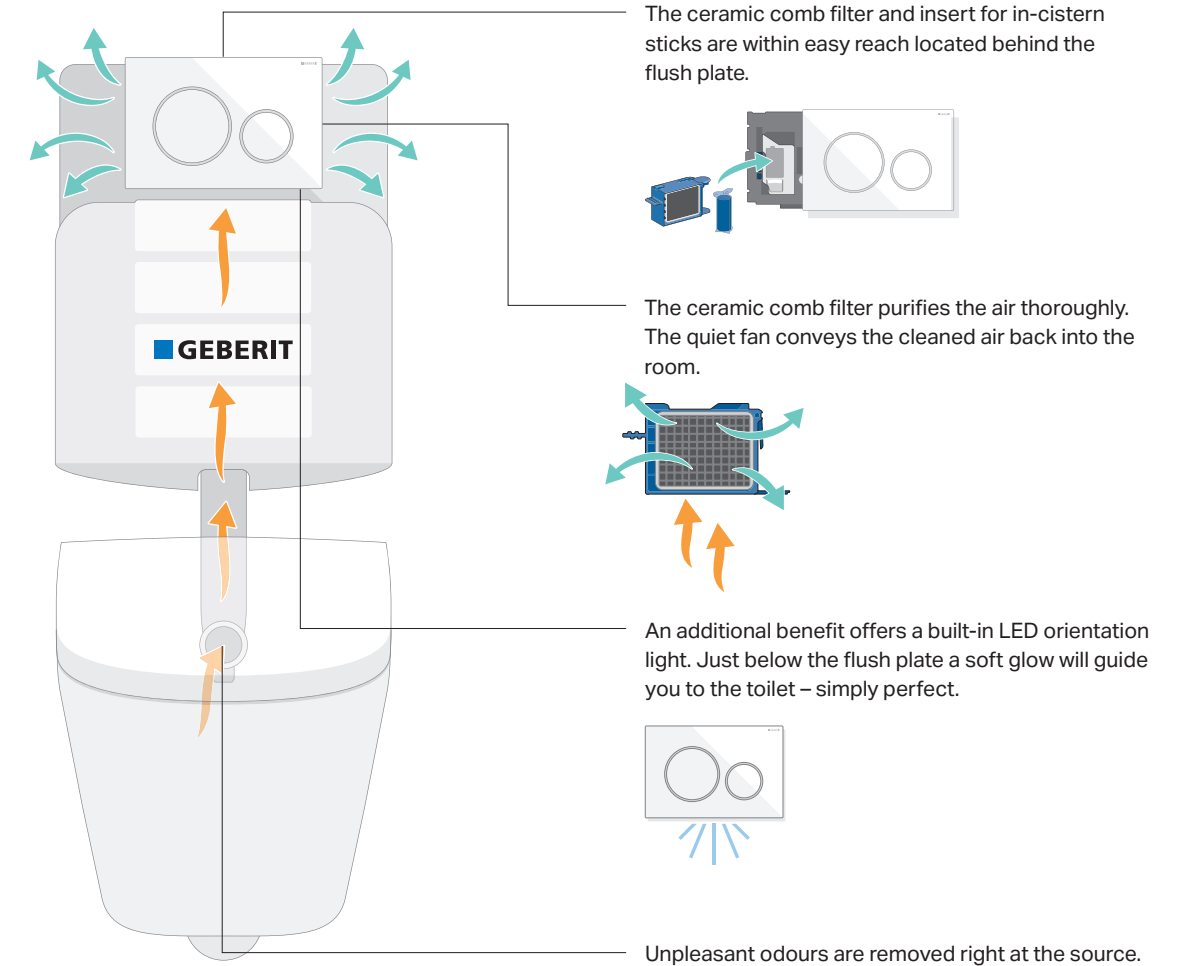

GEBERIT DUOFRESH INSERT
FOR IN-CISTERN STICKS

HYGIENIC FRESHNESS FOR WEEKS

Pull the flush plate aside, insert the stick, then close the plate.

That's how easy it is to ensure weeks of hygienic freshness with the insert for in-cistern sticks. The optional insert is suitable for most Geberit flush plates in the Sigma range and can even be installed by a plumber at a later date. It guides the in-cistern stick down a chute to a fixed position below the surface of the water in the cistern. Once there, the stick dissolves slowly and ensures hygiene and cleanliness in every flush throughout the entire toilet ceramic appliance, as well as providing a fresh fragrance.

1 It doesn't get any simpler than this: pull the flush plate aside. **2** Place the in-cistern stick into the insert behind the plate. **3** Close the plate and enjoy the freshness with every flush.

FRESH AIR FOR EVERYONE

Unpleasant odours in the toilet are a thing of the past.

What is long since standard over every kitchen stove can now be applied in the bathroom. An effective way to get rid of unpleasant odours. The Geberit DuoFresh module removes the bad air directly from the toilet ceramic appliance, purifies it using a ceramic honeycomb filter and then returns it to the room.

This is extremely effective, as it prevents unpleasant odours from spreading throughout the bathroom in the first place, rendering air fresheners, lighting candles, opening windows and the like completely unnecessary. Thanks to a proximity sensor, the odour extraction always switches on automatically as soon as someone sits down on the toilet. The odour extraction is therefore also a great idea for guest toilets. Benefit from additional comfort thanks to an LED orientation light and the insert for in-cistern sticks. The Geberit DuoFresh module can be easily installed in any Geberit Sigma cistern and can be combined with almost any flush plate from the Sigma range.