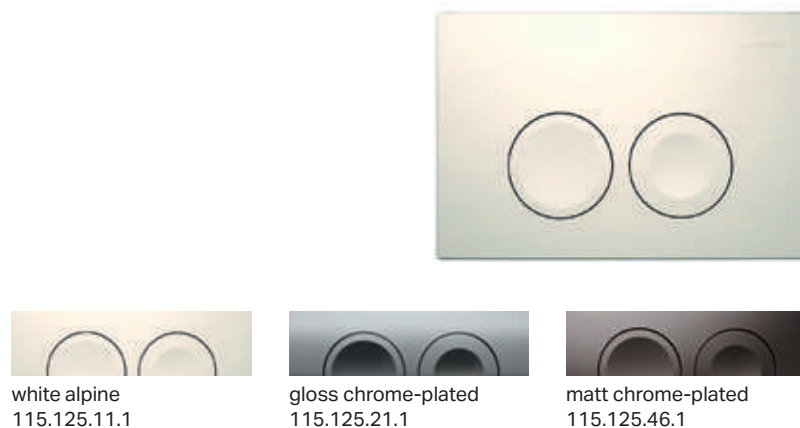

GEBERIT DELTA21

→ Available in different finishes [Optional]

→ Material: Plastic

→ Front flush

→ Available in a variety of finishes including gloss chrome and white alpine

→ Flush force < 20 N

→ To view more versions of Delta visit www.geberit.co.uk