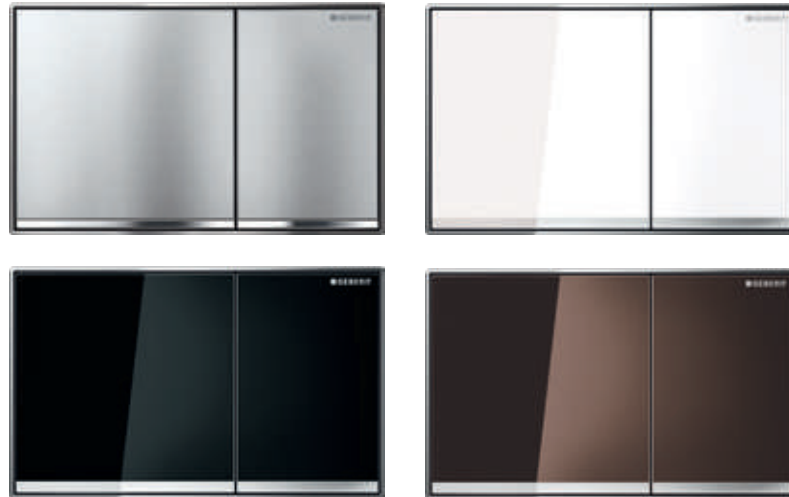

umber glass / chrome
115.788.SQ.2

sand glass / chrome
115.788.TG.2

GEBERIT SIGMA60

- Water-saving dual flush.
- Choice of glass or metal surfaces.
- Flush with the wall surface.
- Optional cover frame.
- Award-winning design.
- Selected colour options with surface coating (easy-to-clean*).