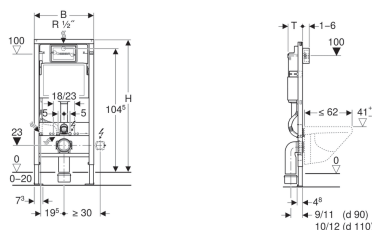

Geberit Duofix frame for wall-hung WC, 112 cm, with Delta concealed cistern 12 cm

Example image

Application purposes

- For drywall construction
- For installation in part- or room-height prewall installations
- For installation in room-height installation walls
- For wall-hung WCs with connection dimensions in accordance with EN 33:2011
- For wall-hung WCs with projection up to 62 cm
- For single flush, dual flush or stop-and-go flush
- For floor constructions 0–20 cm

Characteristics

- Self-supporting frame, powder-coated
- Frame top open
- Frame with \varnothing 9 mm drilling holes for fastening in wood frame construction
- Frame with holes to receive Geberit Duofix wall anchors for elements with frame top open
- Frame prepared for support brackets for WC ceramic appliances with small contact surfaces
- Galvanized feet
- Feet adjustable 0–20 cm
- Foot plates made of plastic
- Foot plate depth suitable for installation in U-profiles UW 50
- Connection bend can be mounted without tools
- Concealed cistern with front actuation
- Concealed cistern, fully insulated against condensation

Technical data

Maximum operating temperature, water	25 °C
Flush volume, factory setting	5.8 and 3 l
Flush volume large, adjustment range	4.5 / 6 / 7.5 l
Flush volume small, adjustment range	3-4 l

Scope of delivery

- Angle stop valve R 1/2", with adaptor ring
- Protection box for service opening, made of polystyrene foam
- 2 distance bolts
- 2 wall anchors
- Connection set for WC, \varnothing 90 mm
- Connection bend 90° made of PE-HD, \varnothing 90 mm
- Adaptor socket made of PE-HD, \varnothing 90 / 110 mm
- 2 protection plugs
- Cup for flush volume reduction 4.0 / 2.6 l
- Crossbar for panelling support
- 2 threaded rods M12
- Fastening material