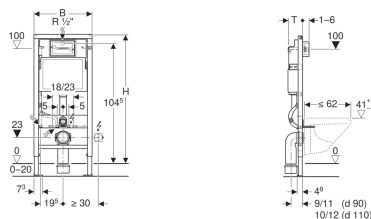

Geberit Duofix frame for wall-hung WC, 112 cm, with Delta concealed cistern 12 cm, flush plate Delta21

Example image

Application purposes

- For drywall construction
- For installation in part- or room-height prewall installations
- For installation in room-height installation walls
- For wall-hung WCs with connection dimensions in accordance with EN 33:2011
- For wall-hung WCs with projection up to 62 cm
- For dual flush
- For floor constructions 0–20 cm

Characteristics

- Self-supporting frame, powder-coated
- Frame top open
- Frame with \varnothing 9 mm drilling holes for fastening in wood frame construction
- Frame with holes to receive Geberit Duofix wall anchors for elements with frame top open
- Frame prepared for support brackets for WC ceramic appliances with small contact surfaces
- Galvanized feet
- Feet adjustable 0–20 cm
- Foot plates made of plastic
- Foot plate depth suitable for installation in U-profiles UW 50
- Connection bend can be mounted without tools
- Concealed cistern with front actuation
- Concealed cistern, fully insulated against condensation
- Cistern fulfils standard requirements in accordance with EN 14055, Class II

Technical data

Maximum operating temperature, water	25 °C
Flush volume, factory setting	5.8 and 3 l
Flush volume large, adjustment range	4.5 / 6 / 7.5 l
Flush volume small, adjustment range	3-4 l

Scope of delivery

- Angle stop valve R 1/2", with adaptor ring
- Protection box for service opening, made of polystyrene foam
- 2 distance bolts
- Flush plate Delta21
- 2 wall anchors
- Connection set for WC, \varnothing 90 mm
- Connection bend 90° made of PE-HD, \varnothing 90 mm
- Adaptor socket made of PE-HD, \varnothing 90 / 110 mm
- 2 protection plugs
- Cup for flush volume reduction 4.0 / 2.6 l
- Crossbar for panelling support
- 2 threaded rods M12
- Fastening material