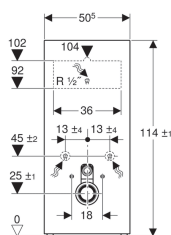

Application purposes

- For renovations, conversions and new buildings
- For wall inlets with inlet height > 23 cm
- For replacing low-level exposed cisterns
- For replacing half-high level exposed cisterns
- For replacing wall-hung WCs with close-coupled exposed cistern
- For replacing wall-hung WCs with pressure flushing valve
- For replacing wall-hung WCs with concealed cistern with maximum service opening height < 109 cm
- For Geberit AquaClean WC complete solutions
- For connecting Geberit AquaClean WC enhancement solutions, with accessories
- For mounting on finished floors
- For installation in front of drywalls or solid walls
- For compensating the offset between WC connections and wall drains using a stepped straight connector for wall-hung WCs

Characteristics

- Dual flush
- Compensation of dimensional tolerances possible
- Height-adjustable up to 7 cm
- Front cladding made of glass (ESG)
- Fastening height WC ceramic appliance 35 ± 1 cm
- Cistern, fully insulated against condensation
- Side cladding made of aluminium brushed
- Self-supporting
- Adjustable flush volume

- Water supply connection on the rear centre
- Water supply connection on the left/right possible with accessories
- Water supply connection on the bottom

Technical data

Flow pressure	0.1-10 bar
Maximum operating temperature, water	25 °C
Flush volume, factory setting	6 and 3 l
Flush volume large, adjustment range	4.5 / 6 l
Flush volume small	3 l
Calculated flow rate	0.11 l/s
Minimum flow pressure for calculated flow rate	0.5 bar

Scope of delivery

- Water supply connection set with 2 angle stop valves, 1/2"
- Flush bend extension 160 mm
- Sleeve made of EPDM, ø 44 / 55 mm
- Straight connector made of PE-HD, ø 90 mm
- Adaptor socket made of PE-HD, ø 90 / 110 mm
- 2 threaded rods M12
- Sound insulation set
- Base cover
- Fastening material for drywall
- Fastening material
- Fastening material for installation in front of concealed cisterns

Art. no.	Colour / surface	B	H	T
131.031.SI.5	white / glass	50.5 cm	114 cm	10.6 cm
131.031.TG.5	sand / glass	50.5 cm	114 cm	10.6 cm
131.031.SJ.5	black / glass	50.5 cm	114 cm	10.6 cm
131.031.SQ.5	umber / glass	50.5 cm	114 cm	10.6 cm

Accessories

- Geberit straight connector set for wall-hung WC, stepped by 3 cm
- Geberit straight connector set for wall-hung WC, stepped by 5 cm
- Geberit straight connector set for wall-hung WC, stepped by 7 cm
- Set of fixing bolts made of aluminium, for Geberit Monolith side cladding
- Conversion set for Geberit AquaClean WC enhancement solutions
- Lateral water supply connection set for Geberit Monolith sanitary module for WC

- Glass thickness 8 mm