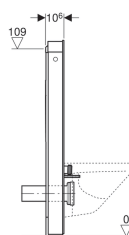

Geberit Monolith sanitary module for wall-hung WC, 114 cm

Example image

Application purposes

- For renovations, conversions and new buildings
- For wall inlets with inlet height > 23 cm
- For replacing low-level exposed cisterns
- For replacing half-high level exposed cisterns
- For replacing wall-hung WCs with close-coupled exposed cistern
- For replacing wall-hung WCs with pressure flushing valve
- For replacing wall-hung WCs with concealed cistern with maximum service opening height < 109 cm
- For Geberit AquaClean WC complete solutions
- For connecting Geberit AquaClean WC enhancement solutions, with accessories
- For mounting on finished floors
- For installation in front of drywalls or solid walls
- For compensating the offset between WC connections and wall drains using a stepped straight connector for wall-hung WCs

Characteristics

- Dual flush
- Compensation of dimensional tolerances possible
- Height-adjustable up to 7 cm
- Front cladding made of glass (ESG)
- Fastening height WC ceramic appliance 35 ± 1 cm
- Cistern, fully insulated against condensation
- Side cladding made of aluminium brushed
- Self-supporting
- Adjustable flush volume

Scope of delivery

- Water supply connection set with 2 angle stop valves, 1/2"
- Flush bend extension 160 mm
- Sleeve made of EPDM, ø 44 / 55 mm
- Straight connector made of PE-HD, ø 90 mm
- Adaptor socket made of PE-HD, ø 90 / 110 mm
- 2 threaded rods M12
- Sound insulation set
- Base cover
- Fastening material for drywall
- Fastening material
- Fastening material for installation in front of concealed cisterns