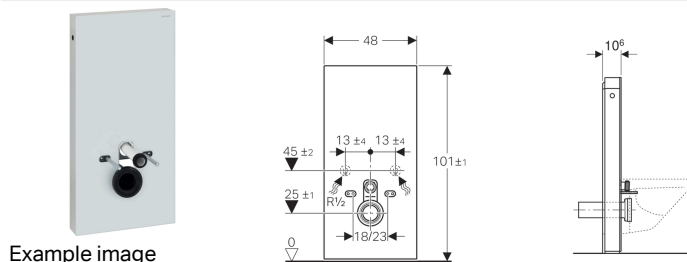

## Geberit Monolith sanitary module for wall-hung WC, 101 cm

### Application purposes

- For renovations, conversions and new buildings
- For wall inlets with inlet height > 23 cm
- For replacing low-level exposed cisterns
- For replacing wall-hung WCs with close-coupled exposed cistern
- For Geberit AquaClean WC complete solutions
- For connecting Geberit AquaClean WC enhancement solutions, with accessories
- For mounting on finished floors
- For installation in front of drywalls or solid walls
- For compensating the offset between WC connections and wall drains using a stepped straight connector for wall-hung WCs

### Characteristics

- Dual flush
- Compensation of dimensional tolerances possible
- Height-adjustable up to 7 cm
- Front cladding made of glass (ESG)
- Fastening height WC ceramic appliance  $35 \pm 1$  cm
- Cistern, fully insulated against condensation
- Side cladding made of aluminium brushed
- Self-supporting

- Adjustable flush volume
- Water supply connection on the bottom
- Water supply connection on the left/right possible with accessories