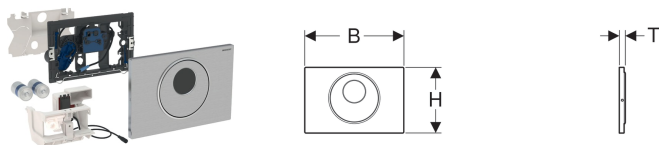

Geberit WC flush control with electronic flush actuation, battery operation, dual flush, flush plate Sigma10, automatic/touchless/manual

Example image

Application purposes

- For public and semipublic areas
- For releasing a dual flush
- For solid and drywall construction
- For touchless flush actuation of Geberit Sigma concealed cisterns 12 cm
- Not suitable for use with Geberit inserts for in-cistern block
- Not suitable for less-abled installation

Characteristics

- Touchless manual flush actuation
- Automatic flush actuation
- Touchless flush actuation for single or dual flush by moving hand toward sensor
- Manual flush actuation via flush plate
- Screwable flush plate
- Battery-operated
- Batteries in closed battery compartment in the flushing cistern
- With push-fit connection with cross-polarity protection
- Infrared user detection with background fade-out
- Self-adjusting IR sensor
- Reliable IR distance detection
- Interval flush preset
- Adjustable interval flush
- Preflush can be set
- Minimum detection time can be set
- Compatible with Geberit Service Handy
- Functions can be set and queried with the Geberit Service Handy

Scope of delivery

- Flush plate Sigma10
- Mounting frame with infrared control and battery compartment, premounted
- Protection plate
- Support block with servomotor and lifting device, premounted
- 2 alkaline manganese batteries LR20, each 1.5 V
- Actuator rod
- Fastening material

Art. no.	Colour / surface	Material designation	B	H	T
115.891.SN.5	Plate and button: brushed Design ring: polished	Stainless steel	24.6 cm	16.4 cm	1.5 cm

Accessories

- Geberit Service Handy
- Geberit Clean Handy