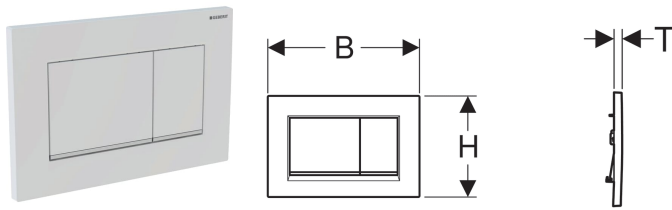

Geberit flush plate Sigma30 for dual flush

Example image

Application purposes

- For flush actuation with Geberit Sigma concealed cisterns

Characteristics

- Front actuation
- Sound-absorbing actuator rods, tool-free fast adjustment

Technical data

Actuation force | < 20 N

Scope of delivery

- Mounting frame
- 2 distance bolts
- 2 actuator rods

Art. no.	Colour / surface	Material designation	B	H	T	
115.883.KH.1	Plate and buttons: gloss chrome-plated Design stripes: matt chrome-plated	Plastic	24.6 cm	16.4 cm	1.2 cm	
115.883.KJ.1	Plate and buttons: white Design stripes: gloss chrome-plated	Plastic	24.6 cm	16.4 cm	1.2 cm	
115.883.KK.1	Plate and buttons: white Design stripes: gold-plated	Plastic	24.6 cm	16.4 cm	1.2 cm	
115.883.KL.1	Plate: white Buttons and design stripes: matt chrome-plated	Plastic	24.6 cm	16.4 cm	1.2 cm	
115.883.KM.1	Plate and buttons: black Design stripes: gloss chrome-plated	Plastic	24.6 cm	16.4 cm	1.2 cm	
115.883.KN.1	Plate and buttons: matt chrome-plated Design stripes: gloss chrome-plated	Plastic	24.6 cm	16.4 cm	1.2 cm	
115.883.JQ.1	Plate and buttons: matt chrome-coated, easy-to-clean coated Design stripes: gloss chrome-plated	Plastic	24.6 cm	16.4 cm	1.2 cm	
115.883.JT.1	Plate and buttons: white matt coated, easy-to-clean coated Design stripes: gloss chrome-plated	Plastic	24.6 cm	16.4 cm	1.2 cm	
115.883.14.1	Plate and button: black matt coated, easy-to-clean coated Design stripes: gloss chrome-plated	Plastic	24.6 cm	16.4 cm	1.2 cm	
115.883.11.1	Plate and buttons: white Design stripes: matt white	Plastic	24.6 cm	16.4 cm	1.2 cm	New
115.883.01.1	Plate and buttons: white matt coated, easy-to-clean coated Design stripes: white	Plastic	24.6 cm	16.4 cm	1.2 cm	New
115.883.DW.1	Plate and buttons: black Design stripes: matt black	Plastic	24.6 cm	16.4 cm	1.2 cm	New
115.883.16.1	Plate and button: black matt coated, easy-to-clean coated Design stripes: black	Plastic	24.6 cm	16.4 cm	1.2 cm	New