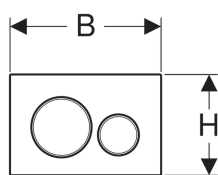

## Geberit flush plate Sigma20 for dual flush

Example image

### Scope of delivery

- Mounting frame
- 2 distance bolts
- 2 actuator rods

Art. no.	Colour / surface	Material designation	B	H	T	
115.882.KH.1	Plate and buttons: gloss chrome-plated Design rings: matt chrome-plated	Plastic	24.6 cm	16.4 cm	1.2 cm	
115.882.KJ.1	Plate and buttons: white Design rings: gloss chrome-plated	Plastic	24.6 cm	16.4 cm	1.2 cm	
115.882.KK.1	Plate and buttons: white Design rings: gold-plated	Plastic	24.6 cm	16.4 cm	1.2 cm	
115.882.KL.1	Plate: white Design rings and buttons: matt chrome-plated	Plastic	24.6 cm	16.4 cm	1.2 cm	
115.882.KM.1	Plate and buttons: black Design rings: gloss chrome-plated	Plastic	24.6 cm	16.4 cm	1.2 cm	
115.882.KN.1	Plate and buttons: matt chrome-plated Design rings: gloss chrome-plated	Plastic	24.6 cm	16.4 cm	1.2 cm	
115.882.SN.1	Plate and buttons: brushed, easy-to-clean coated Design rings: polished	Stainless steel	24.6 cm	16.4 cm	1.2 cm	
115.882.JQ.1	Plate and buttons: matt chrome-coated, easy-to-clean coated Design rings: gloss chrome-plated	Plastic	24.6 cm	16.4 cm	1.2 cm	
115.882.JT.1	Plate and buttons: white matt coated, easy-to-clean coated Design rings: gloss chrome-plated	Plastic	24.6 cm	16.4 cm	1.2 cm	
115.882.14.1	Plate and button: black matt coated, easy-to-clean coated Design rings: gloss chrome-plated	Plastic	24.6 cm	16.4 cm	1.2 cm	
115.882.11.1	Plate and buttons: white Design rings: matt white	Plastic	24.6 cm	16.4 cm	1.2 cm	New
115.882.01.1	Plate and buttons: white matt coated, easy-to-clean coated Design rings: white	Plastic	24.6 cm	16.4 cm	1.2 cm	New
115.882.DW.1	Plate and buttons: black Design rings: matt black	Plastic	24.6 cm	16.4 cm	1.2 cm	New