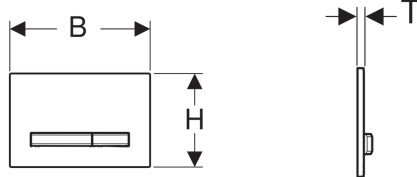

Geberit flush plate Sigma50 for dual flush, metal colour chrome-plated

Example image

Application purposes

- For flush actuation with Geberit Sigma concealed cisterns

Technical data

Actuation force | < 20 N

Art. no.	Colour / surface	Material designation	B	H	T	
115.788.11.2	Base plate and buttons: chrome-plated Cover plate: white	Die-cast zinc / plastic	24.6 cm	16.4 cm	1.3 cm	
115.788.21.2	Base plate and buttons: chrome-plated Cover plate: gloss chrome-plated	Die-cast zinc / brass	24.6 cm	16.4 cm	1.2 cm	
115.788.DW.2	Base plate and buttons: chrome-plated Cover plate: black	Die-cast zinc / plastic	24.6 cm	16.4 cm	1.3 cm	
115.788.GH.2	Base plate and buttons: chrome-plated Cover plate: chrome-plated, brushed, easy-to-clean coated	Die-cast zinc / brass	24.6 cm	16.4 cm	1.2 cm	
115.788.SD.2	Base plate and buttons: chrome-plated Cover plate: smoked glass reflective	Die-cast zinc / glass	24.6 cm	16.4 cm	1.4 cm	
115.788.SQ.2	Base plate and buttons: chrome-plated Cover plate: umber	Die-cast zinc / glass	24.6 cm	16.4 cm	1.4 cm	
115.788.TG.2	Base plate and buttons: chrome-plated Cover plate: sand grey	Die-cast zinc / glass	24.6 cm	16.4 cm	1.4 cm	
115.788.JM.2	Base plate and buttons: chrome-plated Cover plate: Mustang slate	Die-cast zinc / slate	24.6 cm	16.4 cm	1.4 cm	
115.788.00.2	Base plate and buttons: chrome-plated Cover plate: customised	Die-cast zinc	24.6 cm	16.4 cm	1 cm	
115.788.JV.2	Base plate and buttons: chrome-plated Cover plate: concrete look	Die-cast zinc / ceramic	24.6 cm	16.4 cm	1.4 cm	New
115.788.JX.2	Base plate and buttons: chrome-plated Cover plate: black walnut	Die-cast zinc / wood (natural product)	24.6 cm	16.4 cm	1.4 cm	New