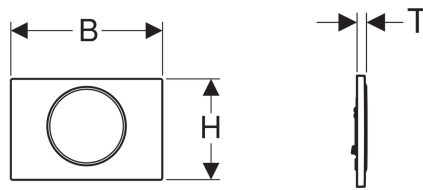

Geberit flush plate Sigma10 for stop-and-go flush

Example image

Application purposes

- For flush actuation with Geberit Sigma concealed cisterns

Characteristics

- Front actuation
- Sound-absorbing actuator rods, tool-free fast adjustment

Technical data

Actuation force | < 20 N

Scope of delivery

- Mounting frame
- 2 distance bolts
- Actuator rod
- Stop-and-go lever

Art. no.	Colour / surface	Material designation	B	H	T	
115.758.KH.5	Plate and button: gloss chrome-plated Design ring: matt chrome-plated	Plastic	24.6 cm	16.4 cm	1.4 cm	
115.758.KJ.5	Plate and button: white Design ring: gloss chrome-plated	Plastic	24.6 cm	16.4 cm	1.4 cm	
115.758.KK.5	Plate and button: white Design ring: gold-plated	Plastic	24.6 cm	16.4 cm	1.4 cm	
115.758.KL.5	Plate: white Design ring and button: matt chrome-plated	Plastic	24.6 cm	16.4 cm	1.4 cm	
115.758.KM.5	Plate and button: black Design ring: gloss chrome-plated	Plastic	24.6 cm	16.4 cm	1.4 cm	
115.758.KN.5	Plate and button: matt chrome-plated Design ring: gloss chrome-plated	Plastic	24.6 cm	16.4 cm	1.4 cm	
115.758.SN.5	Plate and button: brushed, easy-to-clean coated Design ring: polished	Stainless steel	24.6 cm	16.4 cm	1.4 cm	
115.758.JT.5	Plate and button: white matt coated, easy-to-clean coated Design ring: polished	Stainless steel	24.6 cm	16.4 cm	1.4 cm	
115.758.14.5	Plate and button: black matt coated, easy-to-clean coated Design ring: polished	Stainless steel	24.6 cm	16.4 cm	1.4 cm	
115.758.JQ.5	Plate and button: matt chrome-coated, easy-to-clean coated Design ring: gloss chrome-plated	Plastic	24.6 cm	16.4 cm	1.4 cm	New