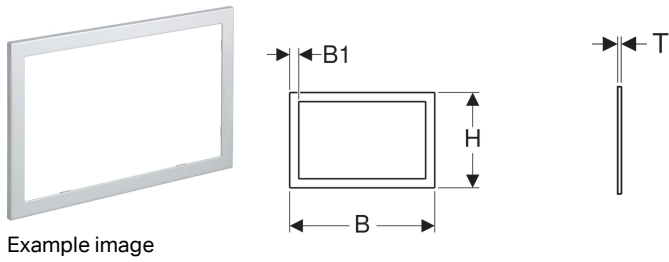

Geberit cover frame for flush plate Sigma60

Application purposes

- For Geberit flush plates Sigma60, series 2016
- For covering unfinished tile edges

Art. no.	Colour / surface	Material designation	B	B1	H	T
115.641.GH.1	chrome-plated, brushed, easy-to-clean coated	Die-cast zinc	24 cm	1.5 cm	15.7 cm	0.6 cm
115.641.21.1	gloss chrome-plated	Die-cast zinc	24 cm	1.5 cm	15.7 cm	0.6 cm