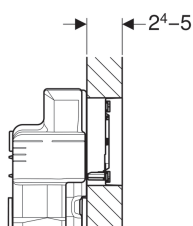

Geberit flush plate Sigma60 for dual flush, surface-even

Example image

Application purposes

- For flush actuation with Geberit Sigma concealed cisterns 8 cm, Series 2016
- For flush actuation with Geberit Sigma concealed cisterns 12 cm
- For covering thicknesses 24–50 mm
- Not suitable for Geberit Duofix elements for wall-hung WC, barrier-free

To order additionally

- Geberit installation set, surface-even, for Sigma concealed cistern 12 cm

Art. no.	Colour / surface	Material designation	B	H	T
115.640.SI.1	Buttons: white Design stripes: mirrored Frame: gloss chrome-plated	Die-cast zinc / glass	21.4 cm	13.2 cm	2.5 cm
115.640.SJ.1	Buttons: black Design stripes: mirrored Frame: gloss chrome-plated	Die-cast zinc / glass	21.4 cm	13.2 cm	2.5 cm
115.640.SQ.1	Buttons: umber Design stripes: mirrored Frame: gloss chrome-plated	Die-cast zinc / glass	21.4 cm	13.2 cm	2.5 cm
115.640.GH.1	Buttons: chrome-plated, brushed, easy-to-clean coated Design stripes and frame: gloss chrome-plated	Die-cast zinc	21.4 cm	13.2 cm	2.5 cm