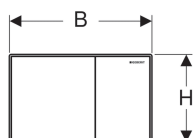

Geberit flush plate Sigma60 for dual flush, surface-even

Example image

Application purposes

- For flush actuation with Geberit Sigma concealed cisterns 8 cm, Series 2016
- For flush actuation with Geberit Sigma concealed cisterns 12 cm
- For covering thicknesses 24–50 mm
- Not suitable for Geberit Duofix elements for wall-hung WC, barrier-free

To order additionally

- Geberit installation set, surface-even, for Sigma concealed cistern 12 cm

Art. no.	Colour / surface	Material designation	B	H	T
115.640.SI.1	Buttons: white Design stripes: mirrored Frame: gloss chrome-plated	Die-cast zinc / glass	21.4 cm	13.2 cm	2.5 cm
115.640.SJ.1	Buttons: black Design stripes: mirrored Frame: gloss chrome-plated	Die-cast zinc / glass	21.4 cm	13.2 cm	2.5 cm
115.640.SQ.1	Buttons: umber Design stripes: mirrored Frame: gloss chrome-plated	Die-cast zinc / glass	21.4 cm	13.2 cm	2.5 cm
115.640.GH.1	Buttons: chrome-plated, brushed, easy-to-clean coated Design stripes and frame: gloss chrome-plated	Die-cast zinc	21.4 cm	13.2 cm	2.5 cm