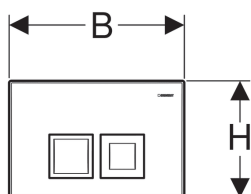

Geberit flush plate Delta50 for dual flush

Example image

Application purposes

- For flush actuation with Geberit Delta concealed cisterns

Technical data

Actuation force | < 20 N

Characteristics

- Front actuation

Scope of delivery

- Mounting frame
- 2 actuator rods
- Fastening material

Art. no.	Colour / surface	Material designation	B	H	T
115.135.11.1	white alpine	Plastic	24.6 cm	16.4 cm	2.5 cm
115.135.21.1	gloss chrome-plated	Plastic	24.6 cm	16.4 cm	2.5 cm
115.135.46.1	matt chrome-plated	Plastic	24.6 cm	16.4 cm	2.5 cm