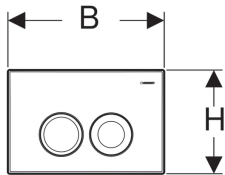

**Geberit flush plate Delta21 for dual flush**

Example image

**Application purposes**

- For flush actuation with Geberit Delta concealed cisterns

**Technical data**

Actuation force

< 20 N

**Characteristics**

- Front actuation

**Scope of delivery**

- Mounting frame
- 2 actuator rods
- Fastening material

Art. no.	Colour / surface	Material designation	B	H	T
115.125.11.1	white alpine	Plastic	24.6 cm	16.4 cm	3.1 cm
115.125.21.1	gloss chrome-plated	Plastic	24.6 cm	16.4 cm	3.1 cm
115.125.46.1	matt chrome-plated	Plastic	24.6 cm	16.4 cm	3.1 cm