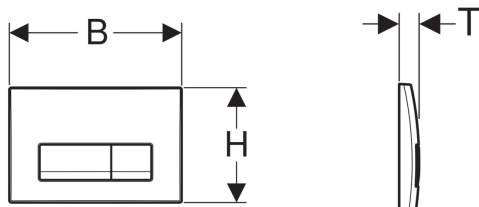

Geberit flush plate Delta51 for dual flush

Example image

Application purposes

- For flush actuation with Geberit Delta concealed cisterns

Technical data

Actuation force | < 20 N

Characteristics

- Front actuation

Scope of delivery

- Mounting frame
- 2 actuator rods
- Fastening material

| Art. no. | Colour / surface | Material designation | B | H | T |
|--------------|---------------------|----------------------|---------|---------|--------|
| 115.105.11.1 | white alpine | Plastic | 24.6 cm | 16.4 cm | 2.6 cm |
| 115.105.21.1 | gloss chrome-plated | Plastic | 24.6 cm | 16.4 cm | 2.6 cm |
| 115.105.46.1 | matt chrome-plated | Plastic | 24.6 cm | 16.4 cm | 2.6 cm |