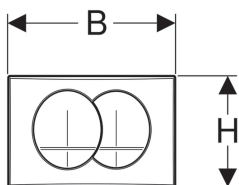

Geberit flush plate Delta20 for dual flush

Example image

Application purposes

- For flush actuation with Geberit Delta concealed cisterns

Technical data

Actuation force | < 20 N

Characteristics

- Front actuation

Scope of delivery

- Mounting frame
- 2 actuator rods
- Fastening material

Art. no.	Colour / surface	Material designation	B	H	T
115.100.11.1	white alpine	Plastic	24.6 cm	16.4 cm	3.1 cm
115.100.21.1	gloss chrome-plated	Plastic	24.6 cm	16.4 cm	3.1 cm
115.100.46.1	matt chrome-plated	Plastic	24.6 cm	16.4 cm	3.1 cm